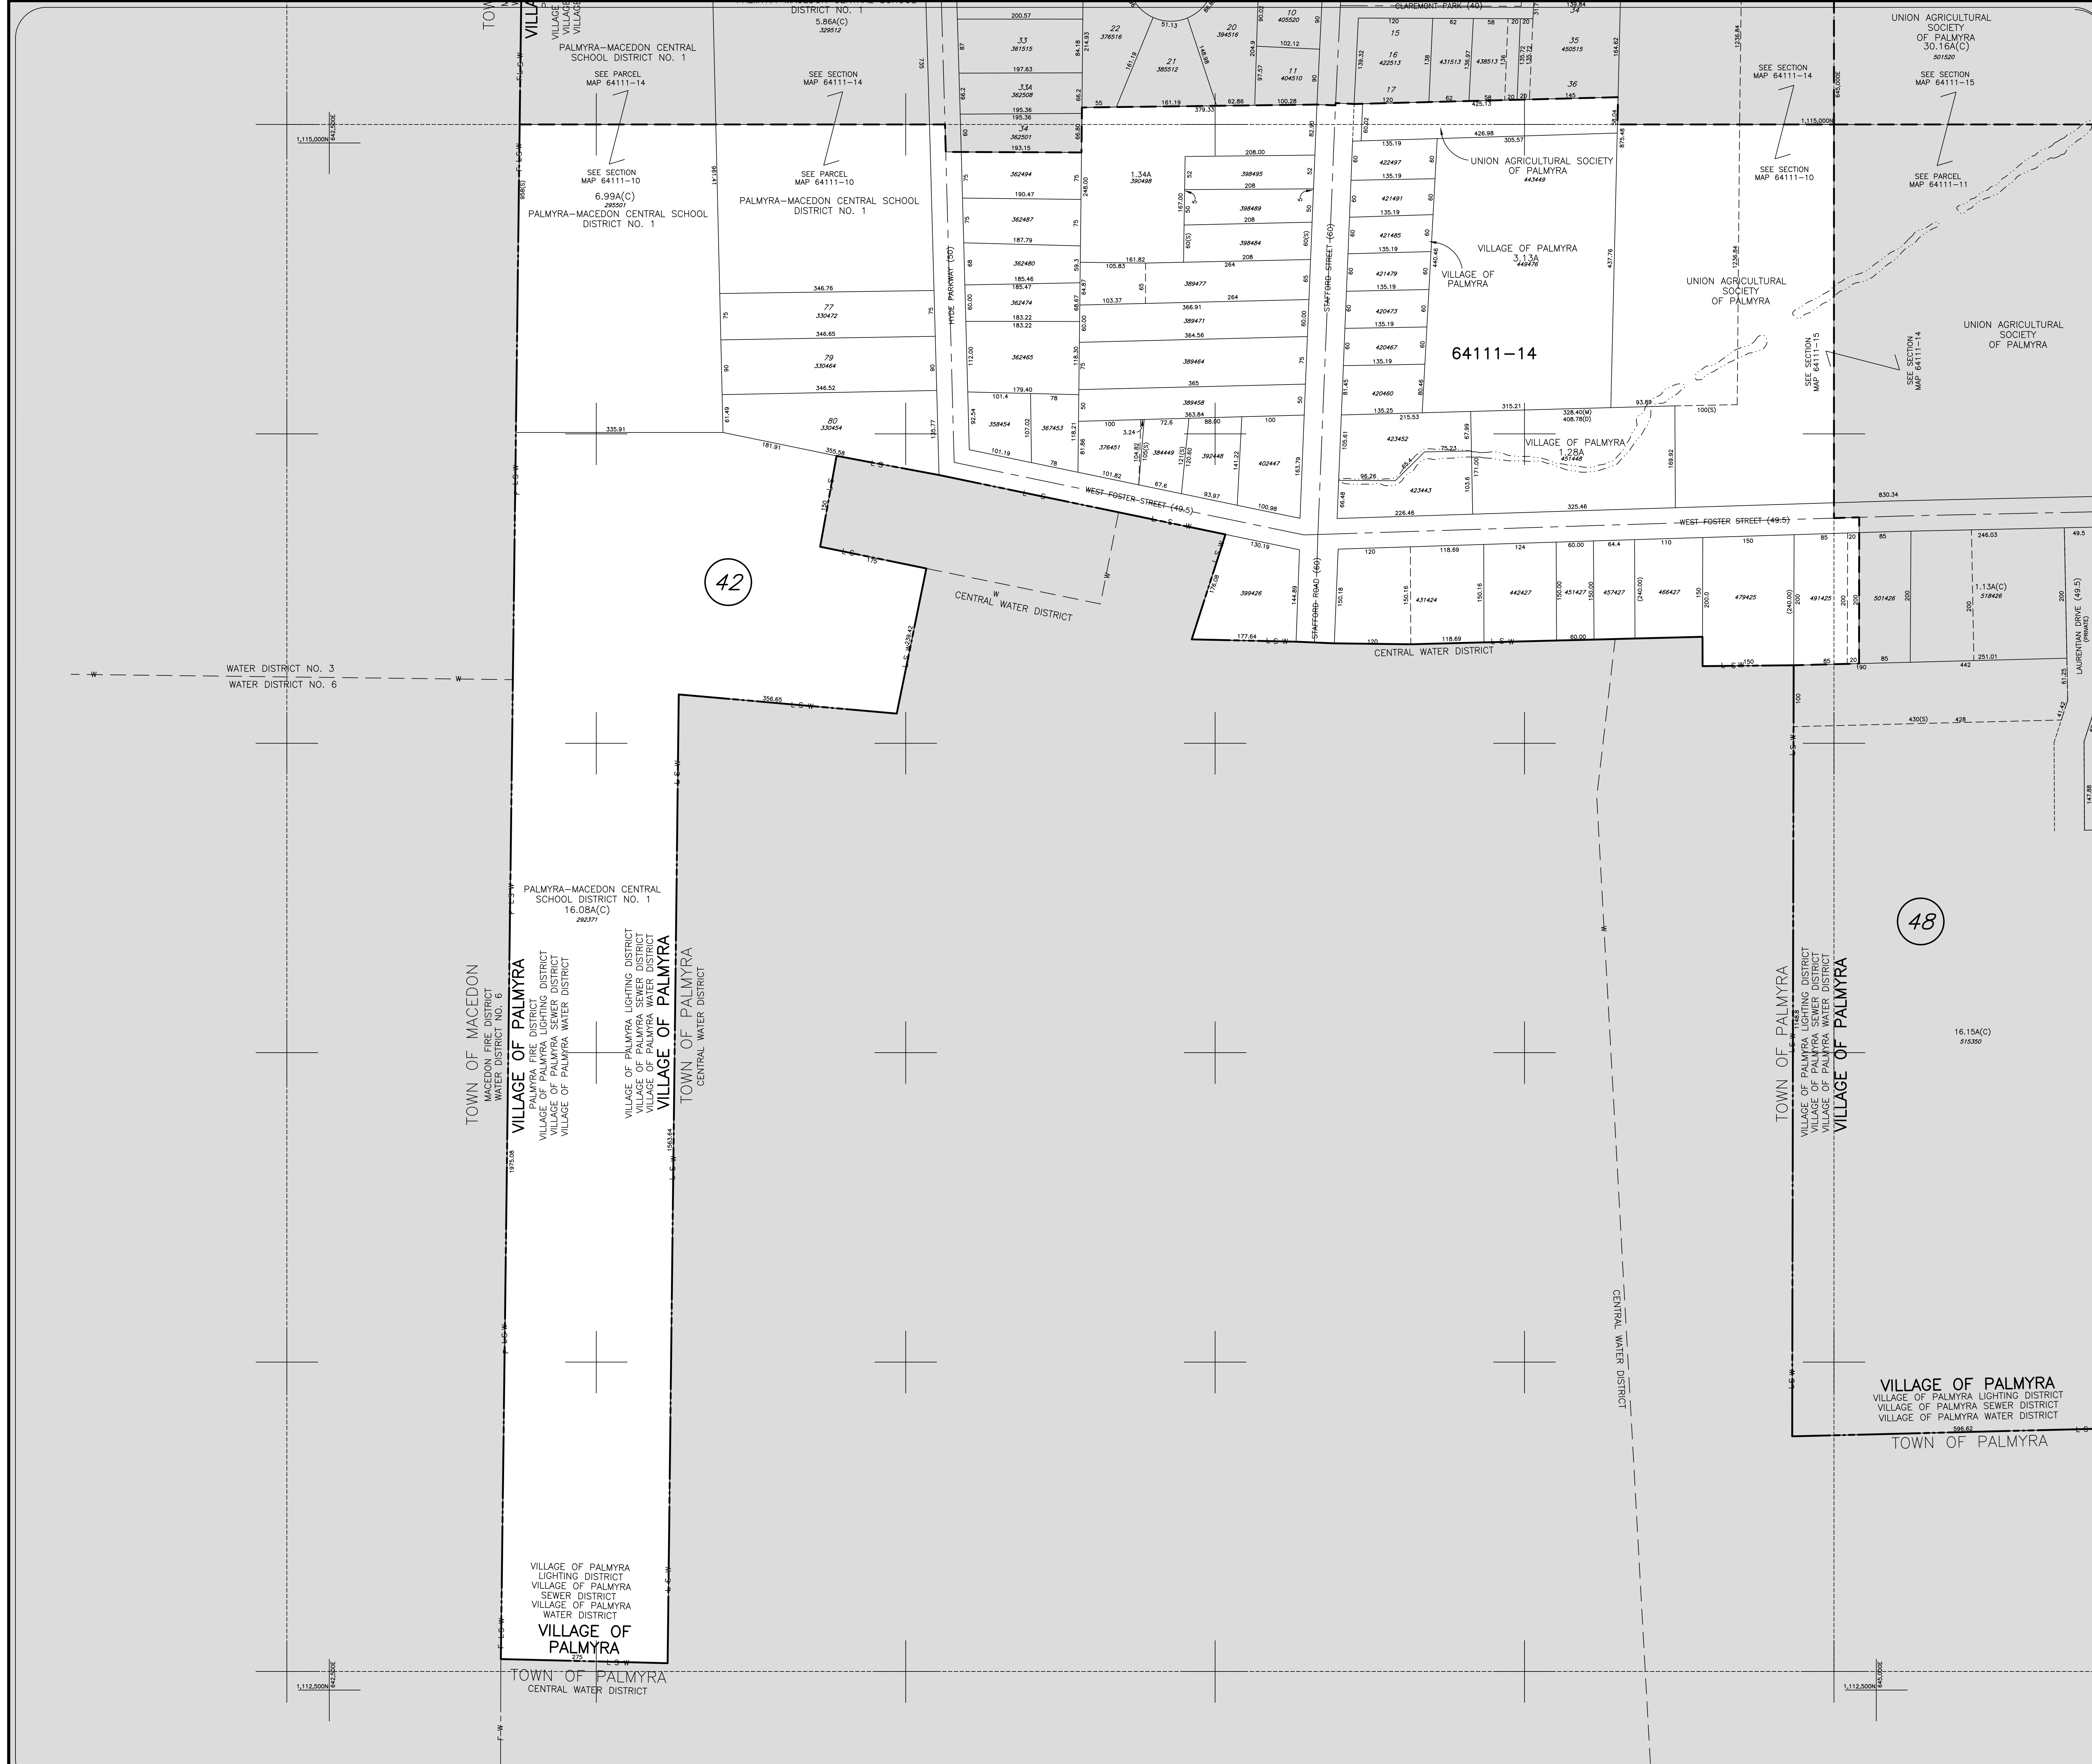

WAYNE COUNTY REAL PROPERTY TAX SERVICE

16 WILLIAM STREET
LYONS, NEW YORK
www.co.wayne.ny.us
UNDER AUTHORITY
OF
WAYNE COUNTY BOARD OF SUPERVISORS

LEGEND

TOWN LINE	ROAD OR RAILROAD BNDY.
VILLAGE LINE	COUNTY LINE
SECTION MAP LIMIT	SEWER DISTRICT LINE
GREAT LOT LINE	LIGHTING DISTRICT LINE
SCHOOL DISTRICT LINE	FIRE DISTRICT LINE
WATER DISTRICT LINE	PROPERTY LINE
DEED ACRES	DEED ACRES
STREAM OR DITCH	RAILROAD
COORDINATE GRID	PROPERTY LINE

SPECIAL DISTRICTS

SCHOOL	PALMYRA-MACEDON CENTRAL SCHOOL DISTRICT NO. 1
FIRE	PALMYRA FIRE DISTRICT
WATER	VILLAGE OF PALMYRA
SEWER	VILLAGE OF PALMYRA
LIGHTING	VILLAGE OF PALMYRA

FOR TAX PURPOSES ONLY NOT TO BE USED FOR CONVEYANCE

NOTICE OF DISCLAIMER

LOCATION MAP

SECTION BREAKDOWN

01	02	05	06	07	08
09	10	11	12	13	14
03	04	15	16	17	18
19	20	21	22	23	24

REAL PROPERTY MAP WAYNE COUNTY, NEW YORK

THESE MAPS ARE COMPILED FOR TAX PURPOSES ONLY

MAP DATE	SECTION NO.	MAP NO.
	64111	14

42

48

VILLAGE OF PALMYRA

VILLAGE OF PALMYRA
VILLAGE OF PALMYRA LIGHTING DISTRICT
VILLAGE OF PALMYRA SEWER DISTRICT
VILLAGE OF PALMYRA WATER DISTRICT