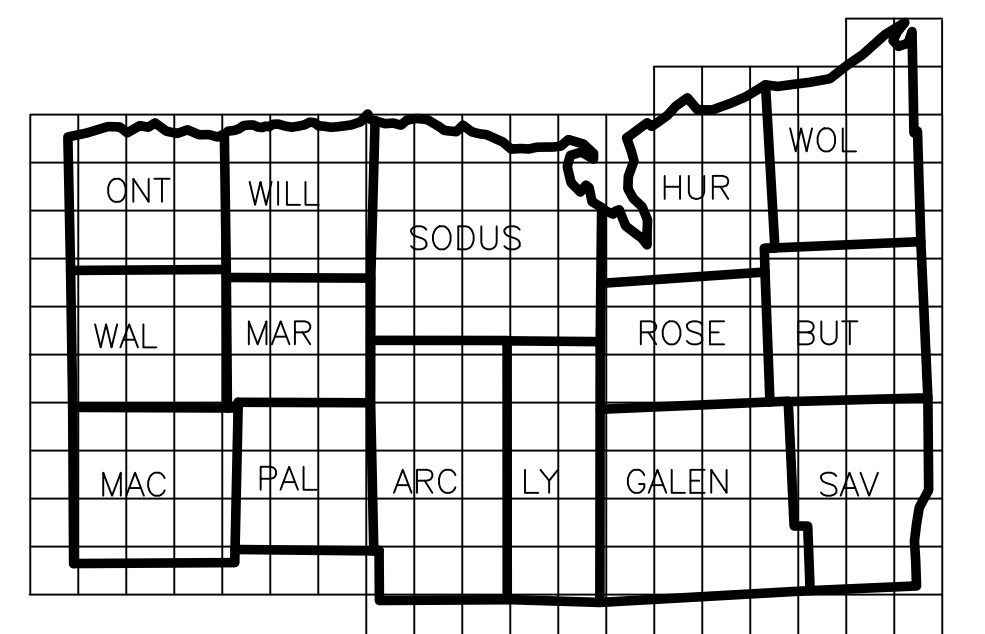

WAYNE COUNTY REAL PROPERTY TAX SERVICE

16 WILLIAM STREET
LYONS, NEW YORK
www.co.wayne.ny.us
UNDER AUTHORITY
OF
WAYNE COUNTY BOARD OF SUPERVISORS

LEGEND

TOWN LINE	ROAD OR RAILROAD ENDRY.
VILLAGE LINE	COUNTY LINE
SECTION MAP LIMIT	SEWER DISTRICT LINE
GREAT LOT LINE	LIGHTING DISTRICT LINE
SCHOOL DISTRICT LINE	FIRE DISTRICT LINE
WATER DISTRICT LINE	DENOTES COMMON OWNER
GREAT LOT NO.	
PROPERTY LINE	CALCULATED ACREAGE 7.5 A (C)
ORIGINAL LOT LINE	DEED ACREAGE 17.5 A
RAILROAD	SCALED DIMENSION 452 (S)
STREAM OR DITCH	DEED DIMENSION 123.8 (D)
COORDINATE GRID	SECTION & MAP NO. 60118-17
	CENTERLINE DIMENSION 671.12 (C)

SPECIAL DISTRICTS

SCHOOL	LYONS CENTRAL SCHOOL DISTRICT
FIRE	LYONS FIRE DISTRICT
WATER	FORMER VILLAGE WATER DISTRICT LYONS TOWN CENTER SEWER DISTRICT
SEWER	FORMER VILLAGE SEWER DISTRICT LYONS TOWN CENTER SEWER DISTRICT
LIGHTING	FORMER VILLAGE LIGHTING DISTRICT
OTHER	FORMER VILLAGE DEBT OBLIGATION DISTRICT

FOR TAX PURPOSES ONLY NOT TO BE USED FOR CONVEYANCE

NOTICE OF DISCLAIMER

LOCATION MAP