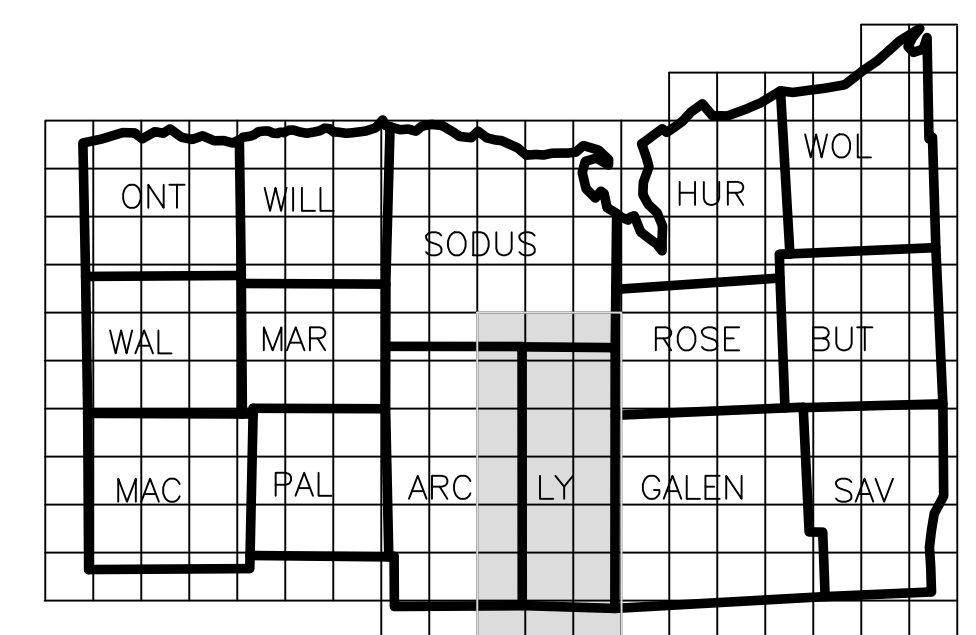

WAYNE COUNTY REAL PROPERTY TAX SERVICE

16 WILLIAM STREET
LYONS, NEW YORK
www.co.wayne.ny.us
UNDER AUTHORITY
OF
WAYNE COUNTY BOARD OF SUPERVISORS

LEGEND

SPECIAL DISTRICTS

SCHOOL	
FIRE	
WATER	
SEWER	
LIGHTING	

FOR TAX PURPOSES ONLY NOT TO BE USED FOR CONVEYANCE

NOTICE OF DISCLAIMER

LOCATION MAP