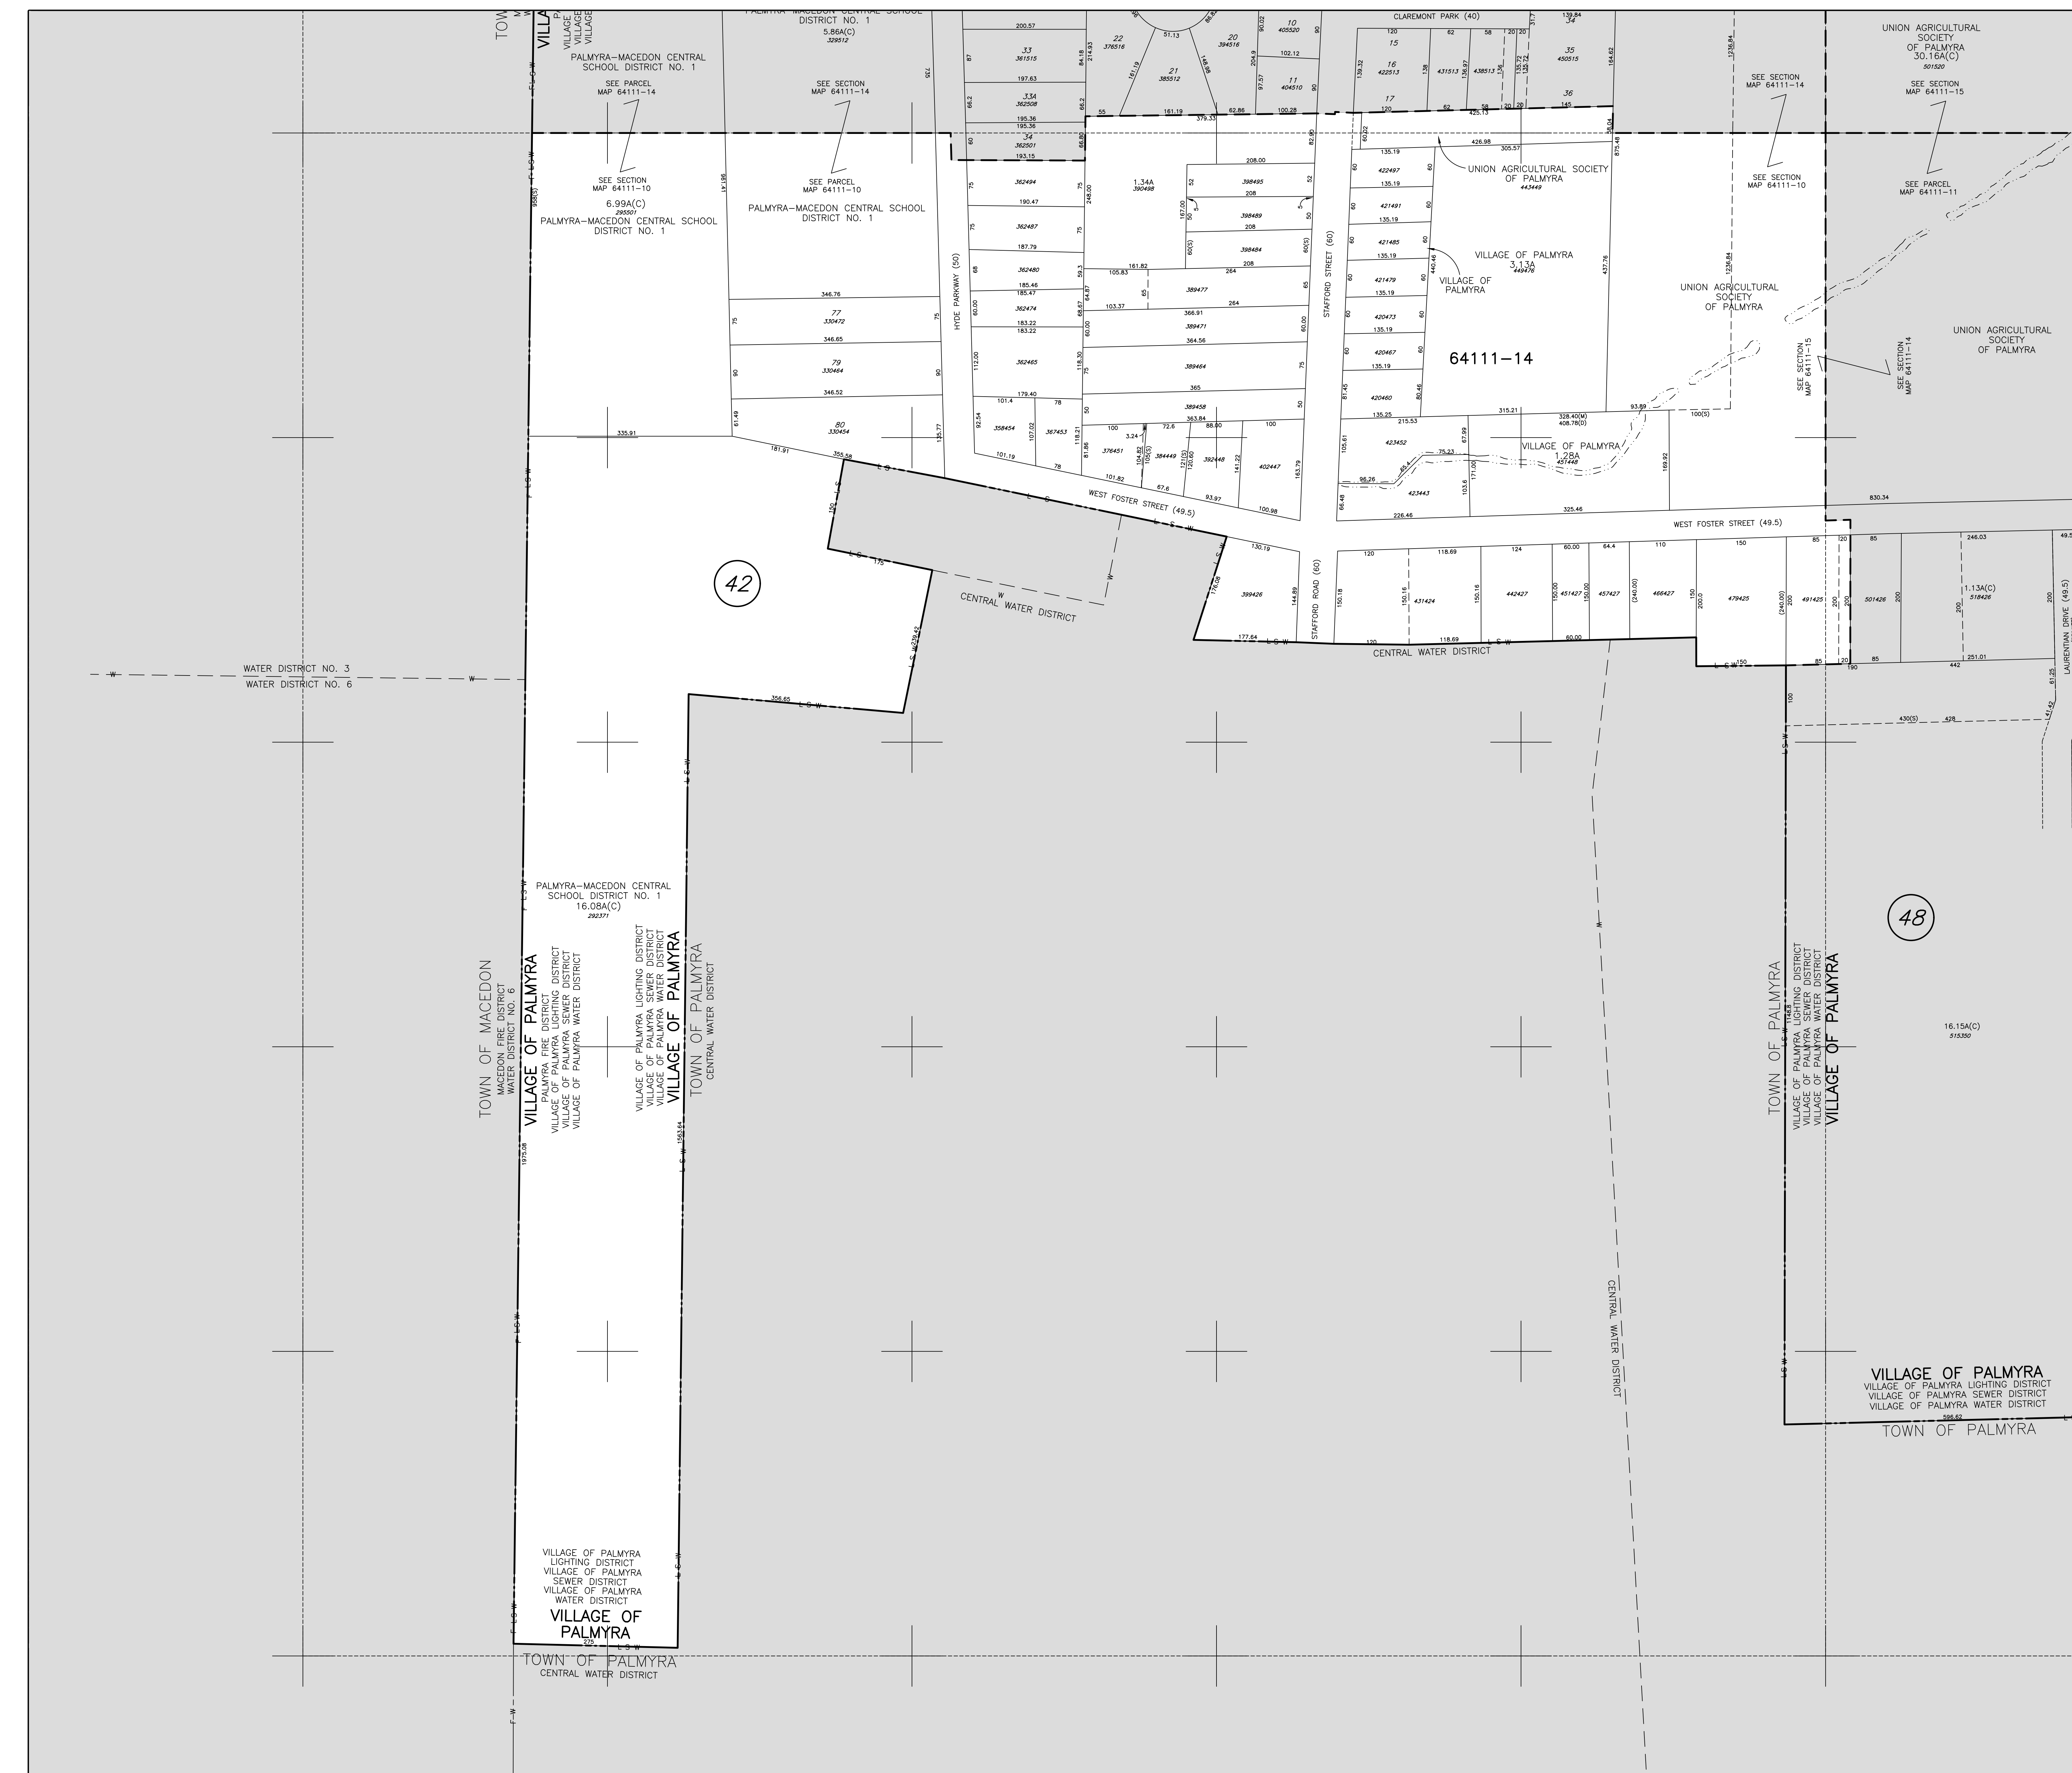

WAYNE COUNTY REAL PROPERTY TAX SERVICE

16 WILLIAM STREET
LYONS, NEW YORK
www.co.wayne.ny.us
UNDER AUTHORITY
OF
WAYNE COUNTY BOARD OF SUPERVISORS

LEGEND

TOWN LINE	ROAD OR RAILROAD BNDY.
VILLAGE LINE	COUNTY LINE
SECTION MAP LIMIT	SEWER DISTRICT LINE
GREAT LOT LINE	LIGHTING DISTRICT LINE
SCHOOL DISTRICT LINE	FIRE DISTRICT LINE
WATER DISTRICT LINE	DENOTES COMMON OWNER
GREAT LOT NO.	CALCULATED ACREAGE 7.5 A (C)
PROPERTY LINE	DEED ACREAGE 17.5 A
ORIGINAL LOT LINE	SCALED DIMENSION 452 (S)
RAILROAD	DEED DIMENSION 123.8 (D)
STREAM OR DITCH	SECTION & MAP NO. 60118-17
COORDINATE GRID	CENTERLINE DIMENSION 671.12 C

SPECIAL DISTRICTS

SCHOOL	PALMYRA-MACEDON CENTRAL SCHOOL DISTRICT NO. 1
FIRE	PALMYRA FIRE DISTRICT
WATER	VILLAGE OF PALMYRA
SEWER	VILLAGE OF PALMYRA
LIGHTING	VILLAGE OF PALMYRA

FOR TAX PURPOSES ONLY NOT TO BE USED FOR CONVEYANCE

NOTICE OF DISCLAIMER

LOCATION MAP

SECTION BREAKDOWN

05	06	07	08
09	10	11	12
13	14	15	16
17	18	19	20

62113-00

REAL PROPERTY MAP WAYNE COUNTY, NEW YORK

THESE MAPS ARE COMPILED FOR TAX PURPOSES ONLY

MAP DATE	SECTION NO.	MAP NO.
	64111	14

42

48

TOWN OF MACEDON
Macedon Fire District
Water District No. 3
Water District No. 6

VILLAGE OF PALMYRA
Palmyra Fire District
Palmyra Sewer District
Palmyra Water District

VILLAGE OF PALMYRA LIGHTING DISTRICT
Palmyra Sewer District
Palmyra Water District

VILLAGE OF PALMYRA
Palmyra Fire District
Palmyra Sewer District
Palmyra Water District

TOWN OF PALMYRA
Central Water District

VILLAGE OF PALMYRA

TOWN OF PALMYRA
Central Water District

TOWN OF PALMYRA
Palmyra Fire District
Palmyra Sewer District
Palmyra Water District

VILLAGE OF PALMYRA LIGHTING DISTRICT
Palmyra Sewer District
Palmyra Water District

VILLAGE OF PALMYRA

TOWN OF PALMYRA
Central Water District

TOWN OF PALMYRA

VILLAGE OF PALMYRA LIGHTING DISTRICT