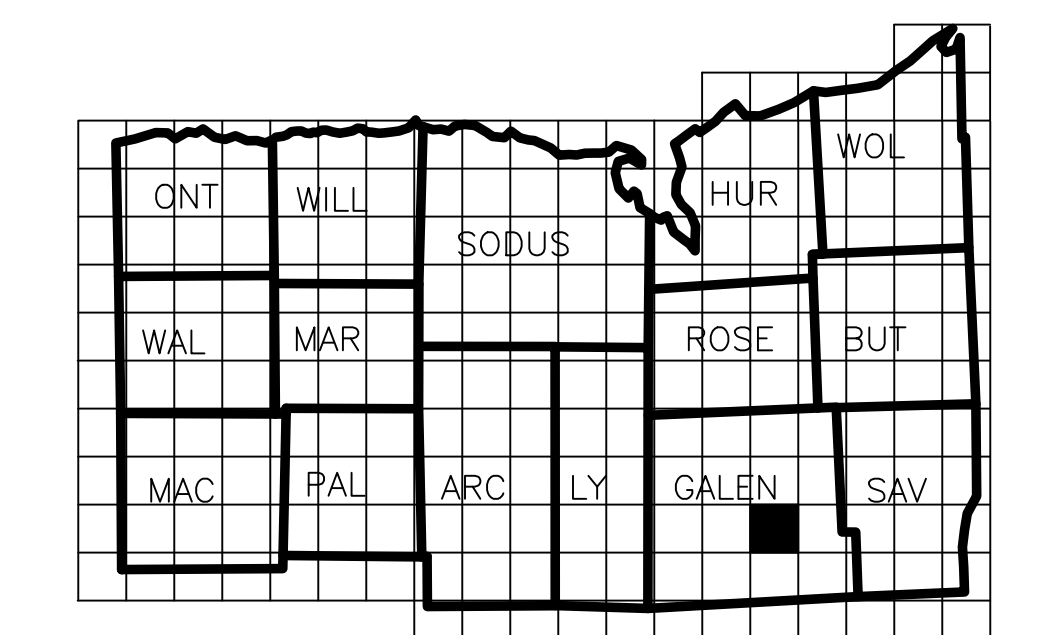

WAYNE COUNTY REAL PROPERTY TAX SERVICE

16 WILLIAM STREET
LYONS, NEW YORK
www.co.wayne.ny.us
UNDER AUTHORITY
OF
WAYNE COUNTY BOARD OF SUPERVISORS

LEGEND

TOWN LINE	ROAD OR RAILROAD ENDY.
VILLAGE LINE	COUNTY LINE
SECTION MAP LIMIT	SEWER DISTRICT LINE
GREAT LOT LINE	LIGHTING DISTRICT LINE
SCHOOL DISTRICT LINE	FIRE DISTRICT LINE
WATER DISTRICT LINE	DENOTES COMMON OWNER
GREAT LOT NO.	CALCULATED ACREAGE 7.5 A (C)
PROPERTY LINE	DEED ACREAGE 17.5 A
ORIGINAL LOT LINE	SCALED DIMENSION 452 (S)
RAILROAD	DEED DIMENSION 123.8 (D)
STREAM OR DITCH	SECTION & MAP NO. 60118-17
COORDINATE GRID	CENTERLINE DIMENSION 671.12 (C)

SPECIAL DISTRICTS

SCHOOL	CLYDE-SAVANNAH CENTRAL SCHOOL DISTRICT
FIRE	CLYDE FIRE DISTRICT
WATER	
SEWER	
LIGHTING	

FOR TAX PURPOSES ONLY NOT TO BE USED FOR CONVEYANCE

NOTICE OF DISCLAIMER

LOCATION MAP