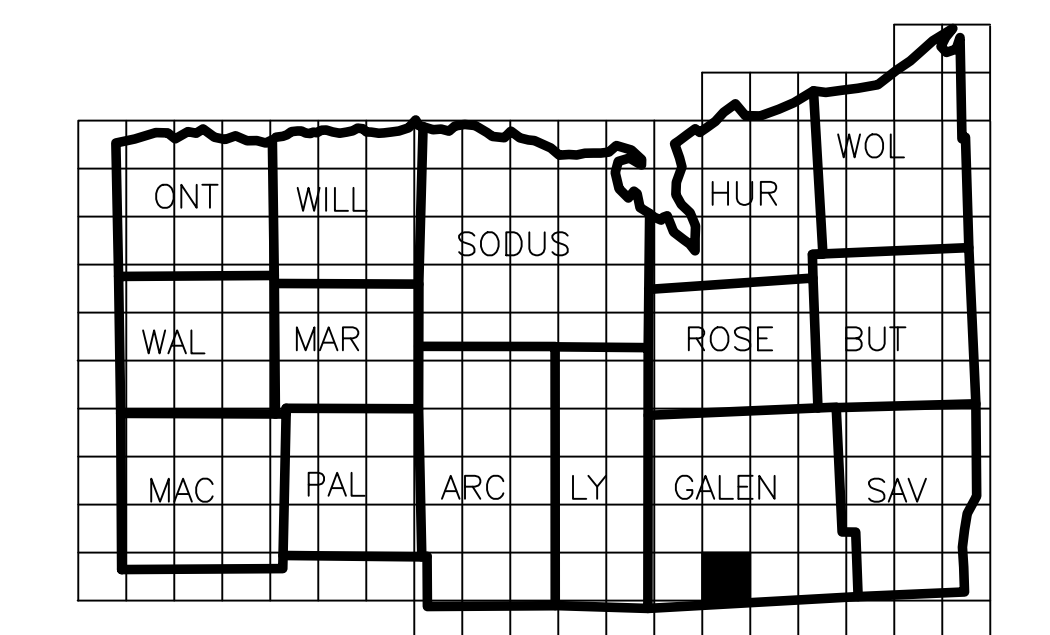

WAYNE COUNTY REAL PROPERTY TAX SERVICE

16 WILLIAM STREET
LYONS, NEW YORK
www.co.wayne.ny.us
UNDER AUTHORITY
OF
WAYNE COUNTY BOARD OF SUPERVISORS

LEGEND

TOWN LINE	ROAD OR RAILROAD ENDY.
VILLAGE LINE	COUNTY LINE
SECTION MAP LIMIT	SEWER DISTRICT LINE
GREAT LOT LINE	LIGHTING DISTRICT LINE
SCHOOL DISTRICT LINE	FIRE DISTRICT LINE
WATER DISTRICT LINE	W
GREAT LOT NO.	DNOTES COMMON OWNER
PROPERTY LINE	⊙
ORIGINAL LOT LINE	CALCULATED ACREAGE 7.5 A (C)
RAILROAD	DEED ACREAGE 17.5 A
STREAM OR DITCH	SCALED DIMENSION 452 (S)
COORDINATE GRID	SEED DIMENSION 123.8 (D)
	SECTION & MAP NO. 60118-17
	CENTERLINE DIMENSION 671.12

SPECIAL DISTRICTS

SCHOOL	CLYDE-SAVANNAH CENTRAL SCHOOL DISTRICT
FIRE	CLYDE FIRE DISTRICT
WATER	
SEWER	
LIGHTING	

FOR TAX PURPOSES ONLY NOT TO BE USED FOR CONVEYANCE

NOTICE OF DISCLAIMER

LOCATION MAP