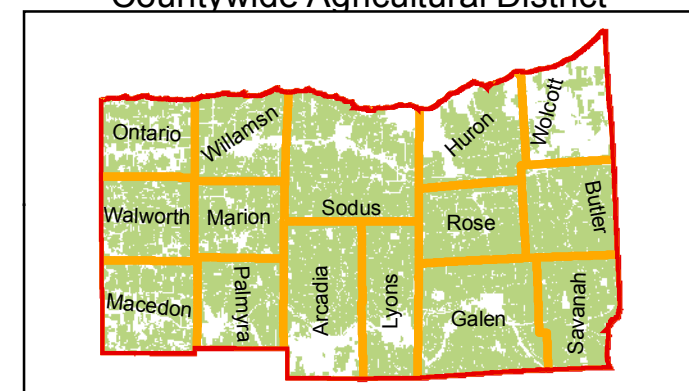

Countywide Agricultural District

This map was created by the Wayne County Dept. Ec. Development & Planning March 23, 2018.