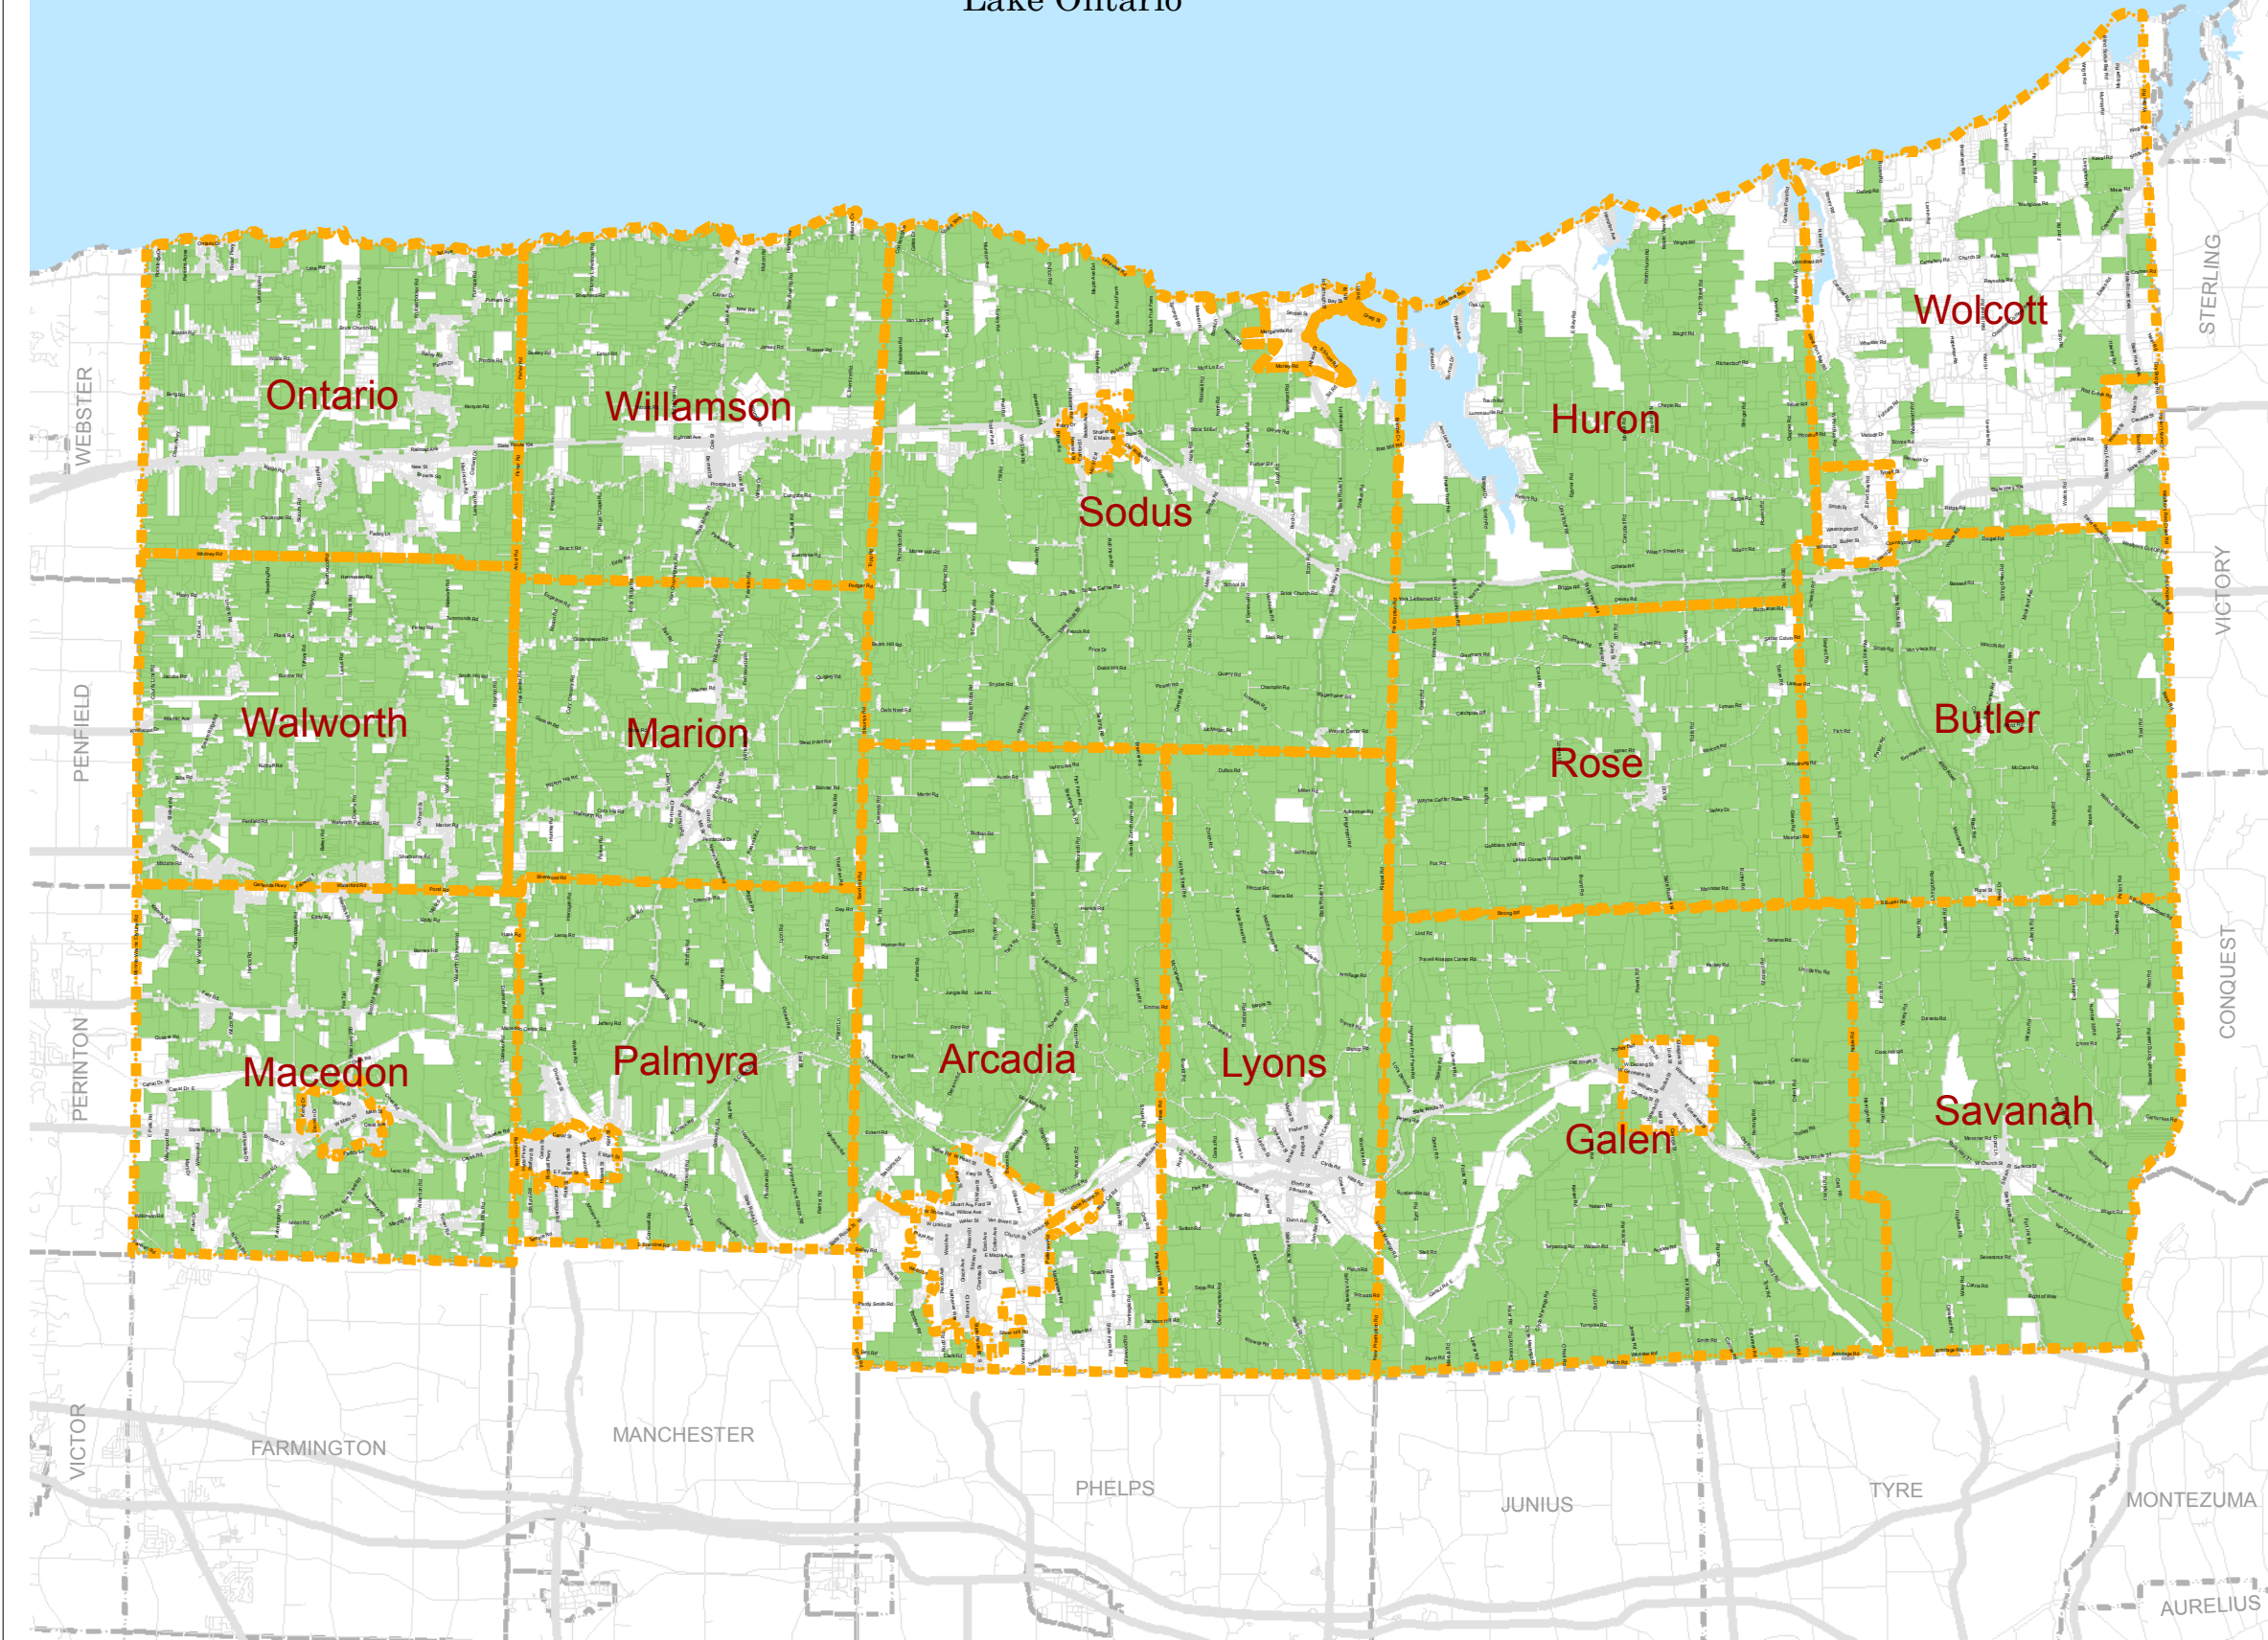

**ECONOMIC DEVELOPMENT
& PLANNING DEPARTMENT**
 9 PEARL STREET
 LYONS, NY 14489
 Telephone: (315) 946-5919
 Facsimile: (315) 946-7657
<http://web.co.wayne.ny.us>

Lake Ontario

Agricultural District No. 1

- Ag District No. 01
- 2017 RPTS parcels

in all the Towns of Wayne County:
 Arcadia, Butler, Galen, Huron, Lyons,
 Macedon, Marion, Ontario, Palmyra, Rose,
 Savannah, Sodus, Walworth, Williamson and Wolcott
 4/19/2016. 303b additions 3/21/17; 3/20/18
 Amended Acreage= 293,816

County of Wayne

Agricultural District No. 1
 Modified and continued by Board of Supervisors
 Resolution 253-16; April 19, 2016
 Next Review Deadline July 8, 2024
 303b Resolutions 176-17;160-18

SOURCES:

Countywide Agricultural District

This map was created by the Wayne County Dept. Ec. Development & Planning March 23, 2018.