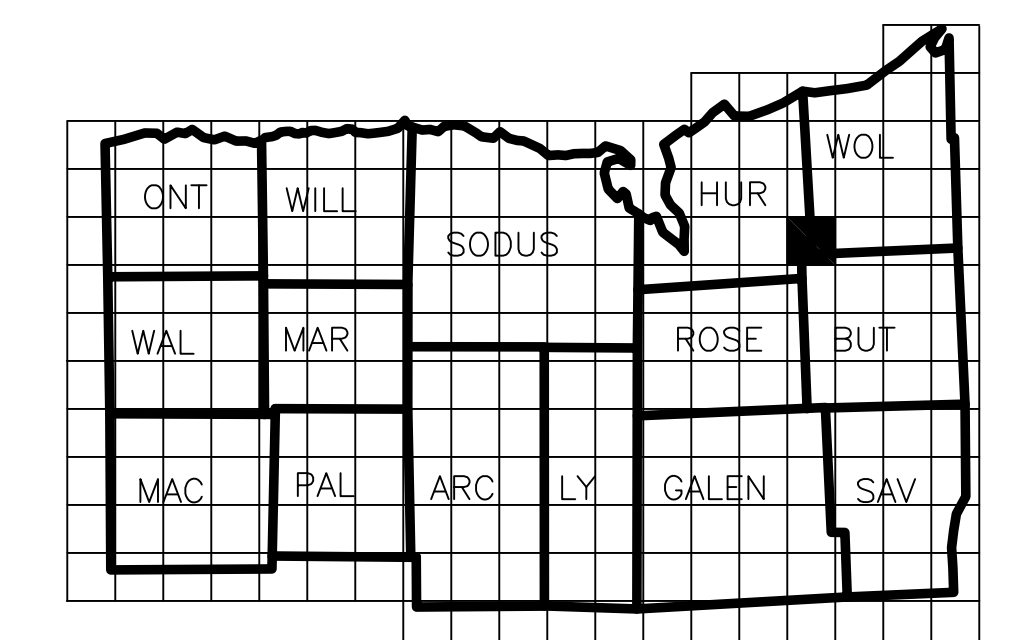

WAYNE COUNTY REAL PROPERTY TAX SERVICE

16 WILLIAM STREET
LYONS, NEW YORK
www.co.wayne.ny.us
UNDER AUTHORITY
OF
WAYNE COUNTY BOARD OF SUPERVISORS

LEGEND

TOWN LINE	---	ROAD OR RAILROAD BNDY.	---
VILLAGE LINE	---	COUNTY LINE	---
SECTION MAP LIMIT	---	SEWER DISTRICT LINE	---
GREAT LOT LINE	---	LIGHTING DISTRICT LINE	---
SCHOOL DISTRICT LINE	---	FIRE DISTRICT LINE	---
WATER DISTRICT LINE	---	W	DENOTES COMMON OWNER
GREAT LOT NO.	②		
PROPERTY LINE	---		
ORIGINAL LOT LINE	---		
RAILROAD	---		
STREAM OR DITCH	---		
COORDINATE GRID	+		

SPECIAL DISTRICTS

SCHOOL	NORTH-ROSE WOLCOTT CENTRAL SCHOOL DISTRICT
FIRE	WOLCOTT FIRE DISTRICT
WATER	VILLAGE OF WOLCOTT WATER DISTRICT
SEWER	VILLAGE OF WOLCOTT SEWER DISTRICT
LIGHTING	VILLAGE OF WOLCOTT LIGHTING DISTRICT

FOR TAX PURPOSES ONLY NOT TO BE USED FOR CONVEYANCE

NOTICE OF DISCLAIMER

LOCATION MAP