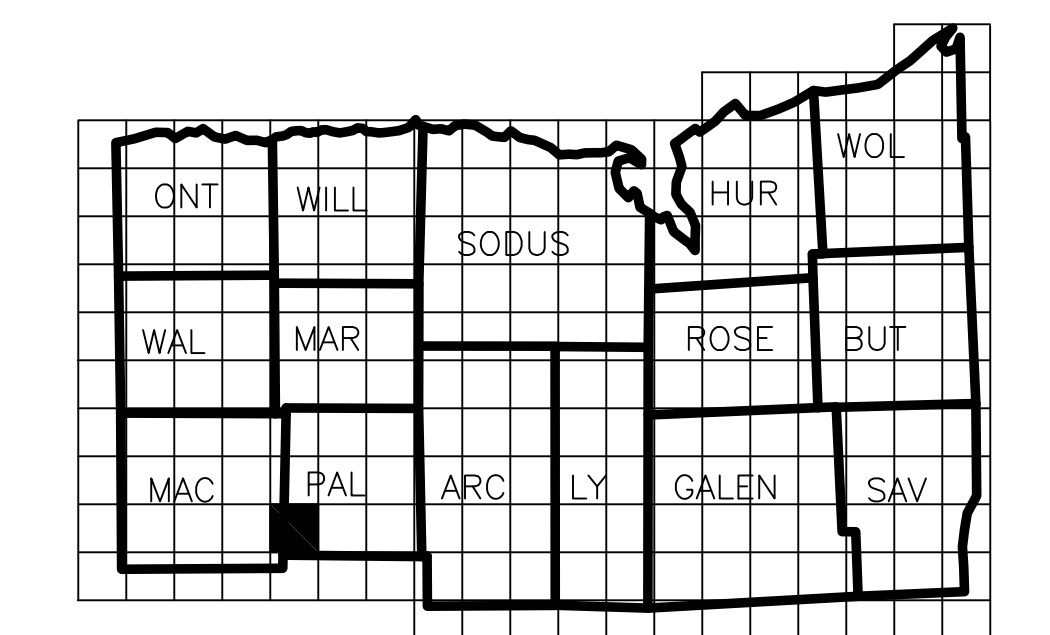

WAYNE COUNTY REAL PROPERTY TAX SERVICE

16 WILLIAM STREET
LYONS, NEW YORK
www.co.wayne.ny.us
UNDER AUTHORITY
OF
WAYNE COUNTY BOARD OF SUPERVISORS

LEGEND

TOWN LINE	-----	ROAD OR RAILROAD BNDY.	-----
VILLAGE LINE	-----	COUNTY LINE	-----
SECTION MAP LIMIT	-----	SEWER DISTRICT LINE	----- S
GREAT LOT LINE	-----	LIGHTING DISTRICT LINE	----- L
SCHOOL DISTRICT LINE	-----SCH	FIRE DISTRICT LINE	----- F
WATER DISTRICT LINE	-----W	DENOTES COMMON OWNER	⊙
GREAT LOT NO.	①	CALCULATED ACREAGE	7.5 A (C)
PROPERTY LINE	-----	DEED ACREAGE	17.5 A
ORIGINAL LOT LINE	-----	SCALED DIMENSION	452 (S)
RAILROAD	-----	DEED DIMENSION	123.8 (D)
STREAM OR DITCH	-----	SECTION & MAP NO.	60118-17
COORDINATE GRID	+	CENTERLINE DIMENSION	671.12 Q

SPECIAL DISTRICTS

SCHOOL	PALMYRA-MACEDON CENTRAL SCHOOL DISTRICT NO. 1
FIRE	PALMYRA FIRE DISTRICT
WATER	MAPLE AVENUE WATER DISTRICT VILLAGE OF PALMYRA
SEWER	VILLAGE OF PALMYRA
LIGHTING	VILLAGE OF PALMYRA

FOR TAX PURPOSES ONLY NOT TO BE USED FOR CONVEYANCE

NOTICE OF DISCLAIMER

LOCATION MAP