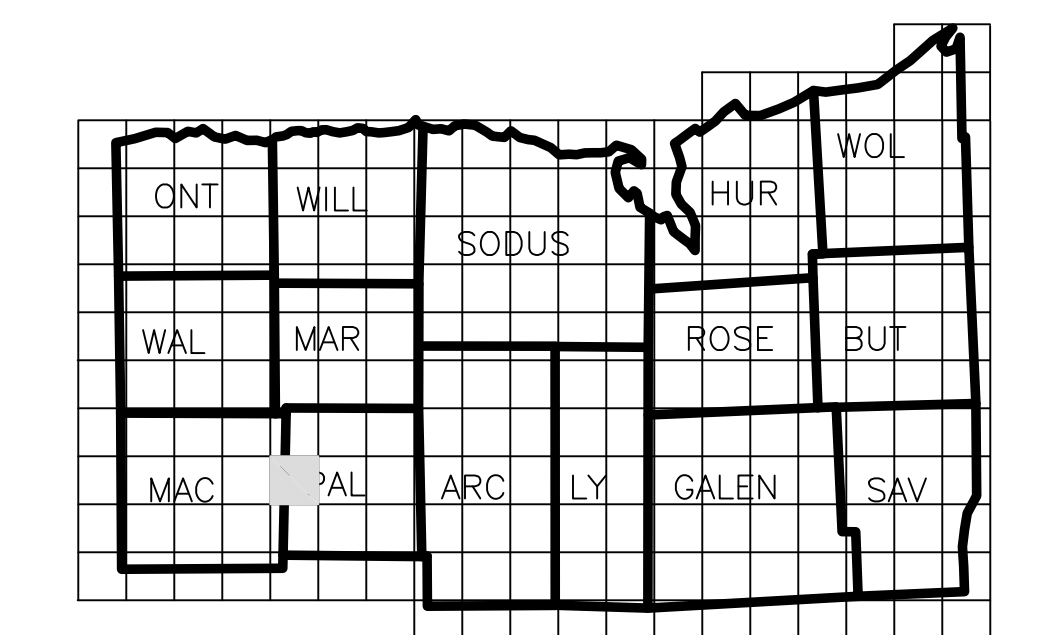

WAYNE COUNTY REAL PROPERTY TAX SERVICE

16 WILLIAM STREET
LYONS, NEW YORK
www.co.wayne.ny.us
UNDER AUTHORITY
OF
WAYNE COUNTY BOARD OF SUPERVISORS

LEGEND

TOWN LINE	-----	ROAD OR RAILROAD BNDY.	-----
VILLAGE LINE	-----	COUNTY LINE	-----
SECTION MAP LIMIT	-----	SEWER DISTRICT LINE	----- S -----
GREAT LOT LINE	-----	LIGHTING DISTRICT LINE	----- L -----
SCHOOL DISTRICT LINE	-----SCH-----	FIRE DISTRICT LINE	----- F -----
WATER DISTRICT LINE	-----W-----	DENOTES COMMON OWNER	⊙
GREAT LOT NO.	①	CALCULATED ACREAGE	7.5 A (C)
PROPERTY LINE	-----	DEED ACREAGE	17.5 A
ORIGINAL LOT LINE	-----	SCALED DIMENSION	452 (S)
RAILROAD	-----	DEED DIMENSION	123.8 (D)
STREAM OR DITCH	-----	SECTION & MAP NO.	60118-17
COORDINATE GRID	+	CENTERLINE DIMENSION	671.12 C

SPECIAL DISTRICTS

SCHOOL	
FIRE	
WATER	
SEWER	
LIGHTING	

FOR TAX PURPOSES ONLY NOT TO BE USED FOR CONVEYANCE

NOTICE OF DISCLAIMER

LOCATION MAP