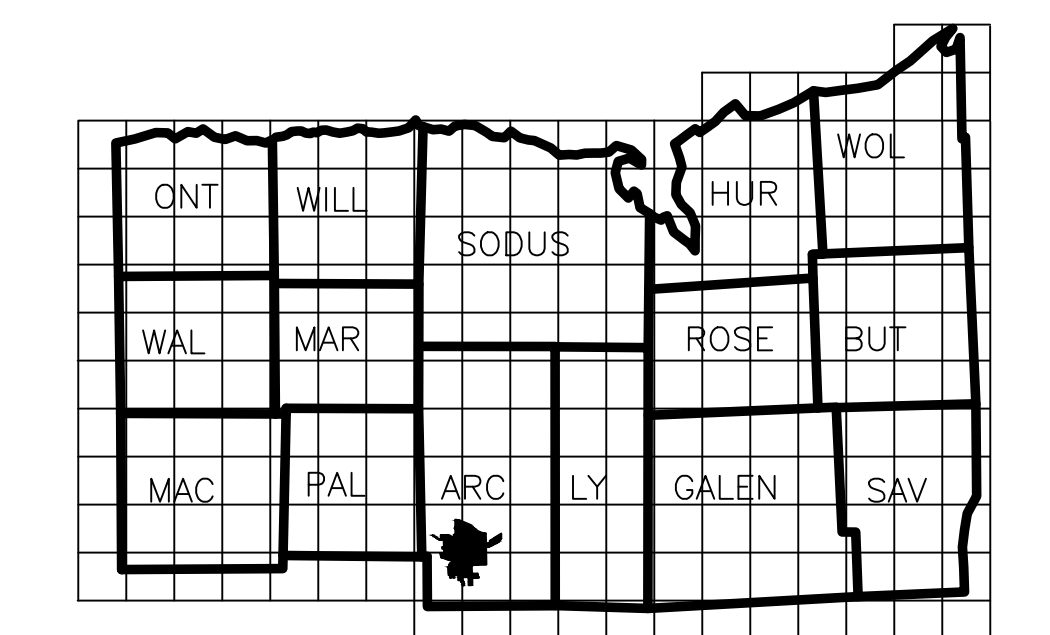

WAYNE COUNTY REAL PROPERTY TAX SERVICE

16 WILLIAM STREET
LYONS, NEW YORK
www.co.wayne.ny.us
UNDER AUTHORITY
OF
WAYNE COUNTY BOARD OF SUPERVISORS

LEGEND

TOWN LINE	-----	ROAD OR RAILROAD BNDY.	-----
VILLAGE LINE	-----	COUNTY LINE	-----
SECTION MAP LIMIT	-----	SEWER DISTRICT LINE	-----S-----
GREAT LOT LINE	-----	LIGHTING DISTRICT LINE	-----L-----
SCHOOL DISTRICT LINE	-----SCH-----	FIRE DISTRICT LINE	-----F-----
WATER DISTRICT LINE	-----W-----	DENOTES COMMON OWNER	⊕
GREAT LOT NO.	①	CALCULATED ACREAGE	7.5 A (C)
PROPERTY LINE	-----	DEED ACREAGE	17.5 A
ORIGINAL LOT LINE	-----	SCALED DIMENSION	452 (S)
RAILROAD	-----	DEED DIMENSION	123.8 (D)
STREAM OR DITCH	-----	SECTION & MAP NO.	60118-17
COORDINATE GRID	+	CENTERLINE DIMENSION	671.12 Ⓡ

SPECIAL DISTRICTS

SCHOOL	
FIRE	
WATER	
SEWER	
LIGHTING	

FOR TAX PURPOSES ONLY NOT TO BE USED FOR CONVEYANCE

NOTICE OF DISCLAIMER

LOCATION MAP