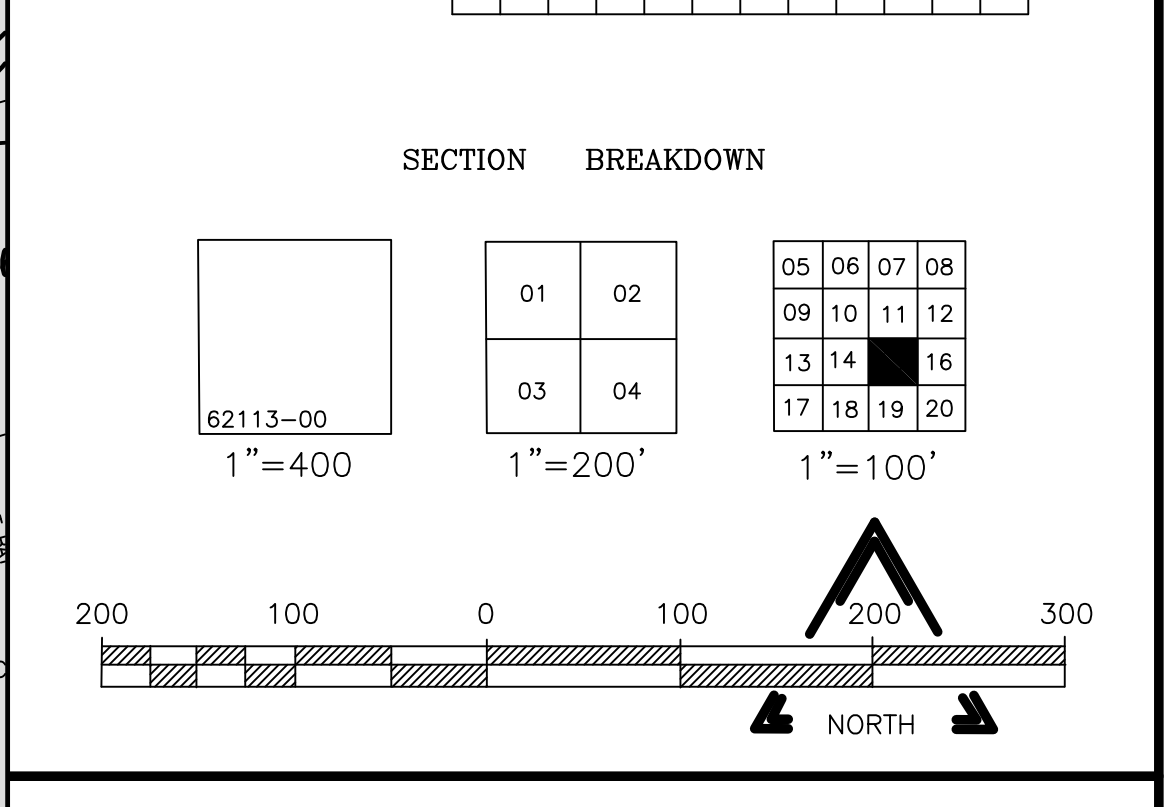

REAL PROPERTY MAP
WAYNE COUNTY, NEW YORK

THESE MAPS ARE COMPILED FOR TAX PURPOSES ONLY

MAP DATE	SECTION NO.	MAP NO.
	75119	15