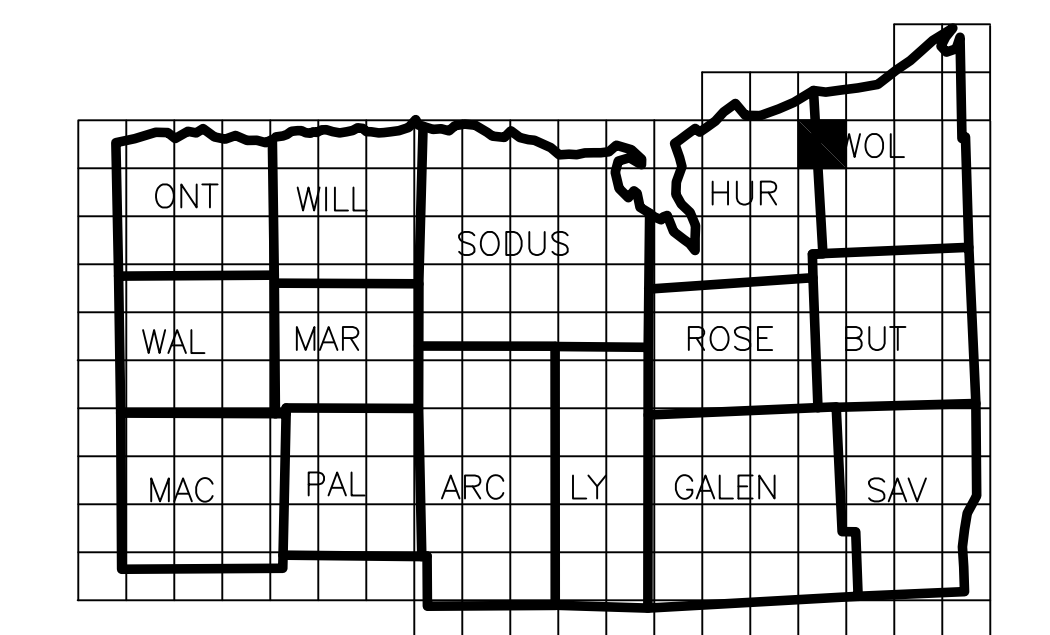

WAYNE COUNTY REAL PROPERTY TAX SERVICE

16 WILLIAM STREET
LYONS, NEW YORK
www.co.wayne.ny.us
UNDER AUTHORITY
OF
WAYNE COUNTY BOARD OF SUPERVISORS

LEGEND

TOWN LINE	---	ROAD OR RAILROAD BNDY.	---
VILLAGE LINE	---	COUNTY LINE	---
SECTION MAP LIMIT	---	SEWER DISTRICT LINE	---
GREAT LOT LINE	---	LIGHTING DISTRICT LINE	---
SCHOOL DISTRICT LINE	---	FIRE DISTRICT LINE	---
WATER DISTRICT LINE	---	SEWER DISTRICT LINE	---
GREAT LOT NO.	---	SEWER DISTRICT LINE	---
PROPERTY LINE	---	SEWER DISTRICT LINE	---
ORIGINAL LOT LINE	---	SEWER DISTRICT LINE	---
RAILROAD	---	SEWER DISTRICT LINE	---
STREAM OR DITCH	---	SEWER DISTRICT LINE	---
COORDINATE GRID	+	SEWER DISTRICT LINE	---

SPECIAL DISTRICTS

SCHOOL	NORTH ROSE-WOLCOTT CENTRAL SCHOOL DISTRICT
FIRE	RED CREEK-WOLCOTT FIRE DISTRICT
WATER	PORT BAY WATER DISTRICT
SEWER	PORT BAY SEWER DISTRICT
LIGHTING	

FOR TAX PURPOSES ONLY NOT TO BE USED FOR CONVEYANCE

NOTICE OF DISCLAIMER

LOCATION MAP