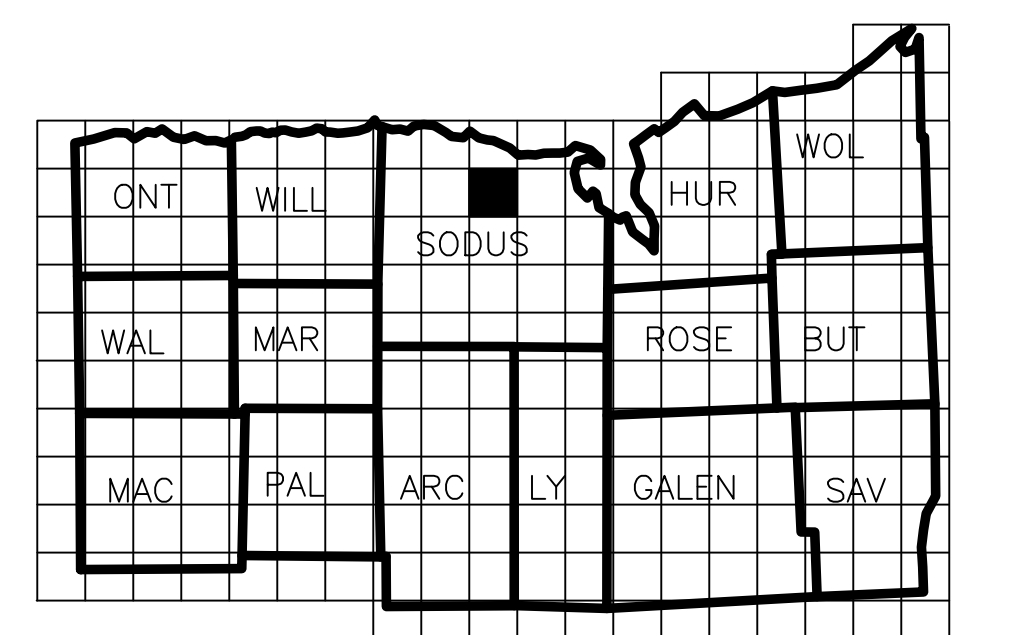

WAYNE COUNTY

REAL PROPERTY TAX SERVICE

16 WILLIAM STREET
LYONS, NEW YORK
www.co.wayne.ny.us
UNDER AUTHORITY
OF
WAYNE COUNTY BOARD OF SUPERVISORS

LEGEND

TOWN LINE	-----	ROAD OR RAILROAD BNDY.	-----
VILLAGE LINE	-----	COUNTY LINE	-----
SECTION MAP LIMIT	-----	SEWER DISTRICT LINE	----- S
GREAT LOT LINE	-----	LIGHTING DISTRICT LINE	----- L
SCHOOL DISTRICT LINE	-----SCH	FIRE DISTRICT LINE	----- F
WATER DISTRICT LINE	-----W	FIRE DISTRICT LINE	----- F
GREAT LOT NO.	-----	DENOTES COMMON OWNER	-----
PROPERTY LINE	-----	CALCULATED ACREAGE	7.5 A (C)
ORIGINAL LOT LINE	-----	DEED ACREAGE	17.5 A
RAILROAD	-----	SCALED DIMENSION	452 (S)
STREAM OR DITCH	-----	DEED DIMENSION	123.8 (D)
COORDINATE GRID	+	SECTION & MAP NO.	60118-17
		CENTERLINE DIMENSION	671.12 C

SPECIAL DISTRICTS

SCHOOL	SODUS CENTRAL SCHOOL DISTRICT
FIRE	SODUS RURAL FIRE DISTRICT
WATER	REGIONAL WATER STORAGE TANK PROJECT
SEWER	
LIGHTING	

FOR TAX PURPOSES ONLY NOT TO BE USED FOR CONVEYANCE

NOTICE OF DISCLAIMER

LOCATION MAP

SECTION BREAKDOWN

REAL PROPERTY MAP WAYNE COUNTY, NEW YORK

THESE MAPS ARE COMPILED FOR TAX PURPOSES ONLY

MAP DATE	SECTION NO.	MAP NO.
	69118	17