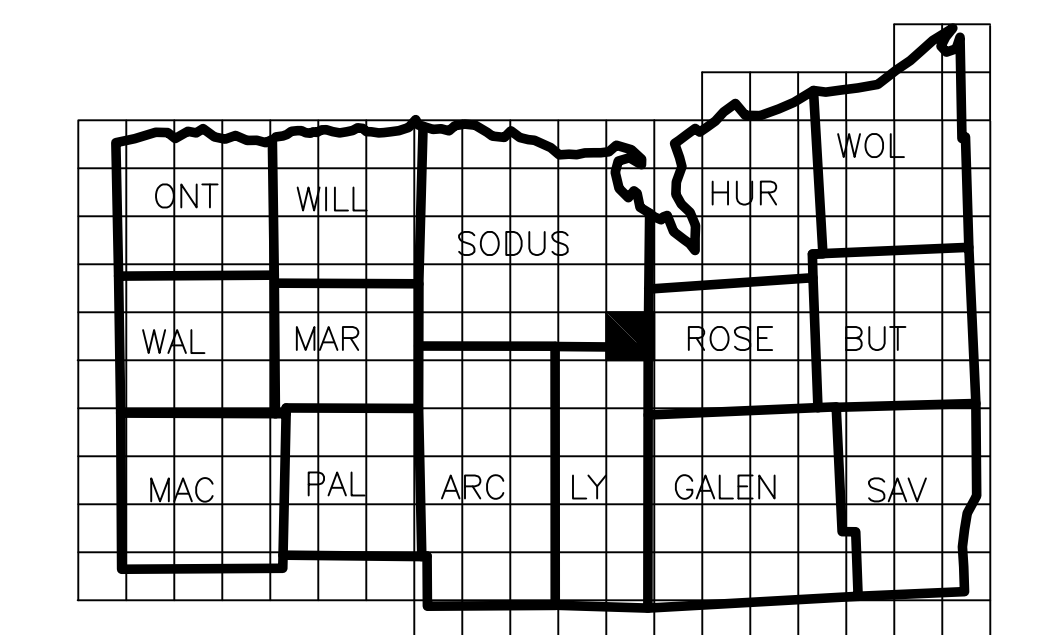

WAYNE COUNTY REAL PROPERTY TAX SERVICE

16 WILLIAM STREET
LYONS, NEW YORK
www.co.wayne.ny.us
UNDER AUTHORITY
OF
WAYNE COUNTY BOARD OF SUPERVISORS

LEGEND

TOWN LINE	—————	ROAD OR RAILROAD BNDY.	—————
VILLAGE LINE	—————	COUNTY LINE	—————
SECTION MAP LIMIT	—————	SEWER DISTRICT LINE	————— S ———
GREAT LOT LINE	—————	LIGHTING DISTRICT LINE	————— L ———
SCHOOL DISTRICT LINE	————— SCH ———	FIRE DISTRICT LINE	————— F ———
WATER DISTRICT LINE	————— W ———	DENOTES COMMON OWNER	—————
GREAT LOT NO.	①	CALCULATED ACREAGE 7.5 A (C)	
PROPERTY LINE	—————	DEED ACREAGE 17.5 A	
ORIGINAL LOT LINE	—————	SCALED DIMENSION 452 (S)	
RAILROAD	—————	DEED DIMENSION 123.8 (D)	
STREAM OR DITCH	~~~~~	SECTION & MAP NO. 60118-17	
COORDINATE GRID	+	CENTERLINE DIMENSION 671.12 (C)	

SPECIAL DISTRICTS

SCHOOL	NORTH ROSE-WOLCOTT CENTRAL SCHOOL DISTRICT
FIRE	ROSE FIRE DISTRICT
WATER	
SEWER	
LIGHTING	

FOR TAX PURPOSES ONLY NOT TO BE USED FOR CONVEYANCE

NOTICE OF DISCLAIMER

LOCATION MAP