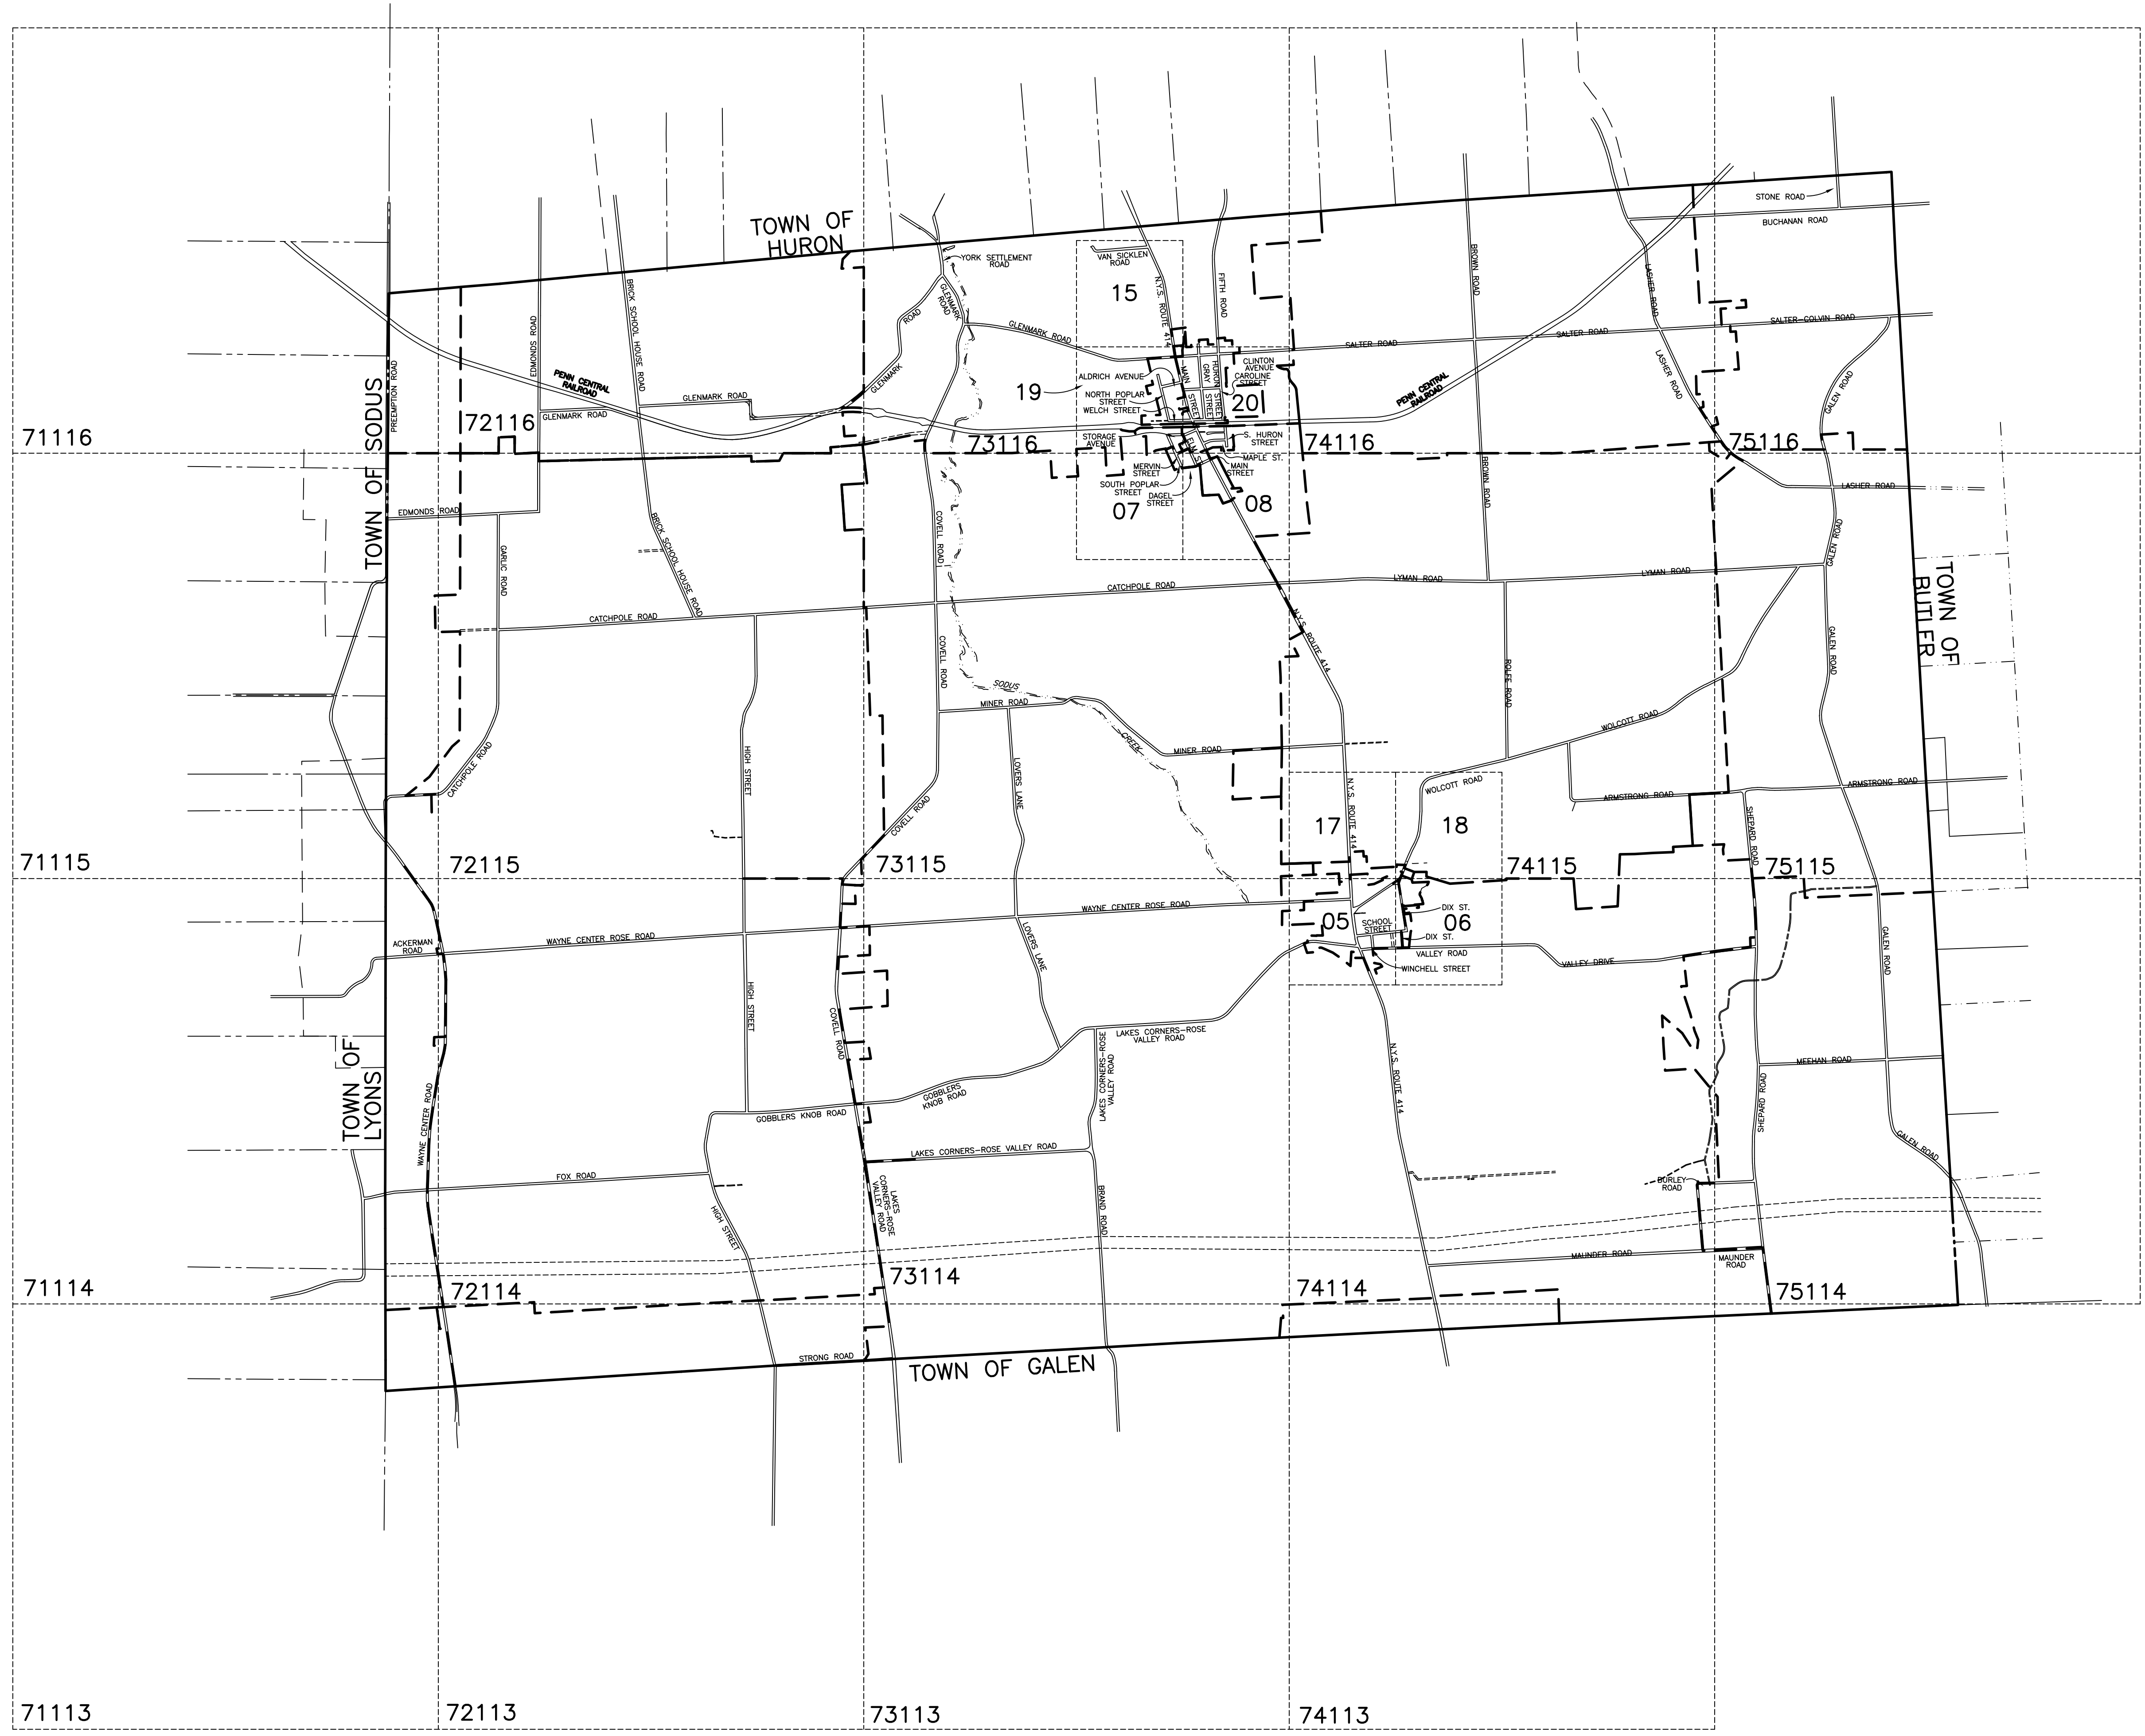

WAYNE COUNTY REAL PROPERTY TAX SERVICE

16 WILLIAM STREET
LYONS, NEW YORK
www.co.wayne.ny.us
UNDER AUTHORITY
OF
WAYNE COUNTY BOARD OF SUPERVISORS

LEGEND

TOWN LINE	---	ROAD OR RAILROAD BNDY.	---
VILLAGE LINE	---	COUNTY LINE	---
SECTION MAP LIMIT	---	SEWER DISTRICT LINE	---
GREAT LOT LINE	---	LIGHTING DISTRICT LINE	---
SCHOOL DISTRICT LINE	---	FIRE DISTRICT LINE	---
WATER DISTRICT LINE	---	DENOTES COMMON OWNER	⊙
GREAT LOT NO.	---	CALCULATED ACREAGE	7.5 A (C)
PROPERTY LINE	---	DEED ACREAGE	17.5 A
ORIGINAL LOT LINE	---	SCALED DIMENSION	452 (S)
RAILROAD	---	DEED DIMENSION	123.8 (D)
STREAM OR DITCH	---	SECTION & MAP NO.	60118-17
COORDINATE GRID	+	CENTERLINE DIMENSION	671.12 C

SPECIAL DISTRICTS

SCHOOL	
FIRE	
WATER	
SEWER	
LIGHTING	

FOR TAX PURPOSES ONLY NOT TO BE USED FOR CONVEYANCE

NOTICE OF DISCLAIMER

LOCATION MAP

SECTION BREAKDOWN

TOWN OF ROSE

INDEX
To Real Property Tax Maps
For The
TOWN OF ROSE
Wayne County, New York

MAP DATE	SECTION NO.	MAP NO.
	INDEX