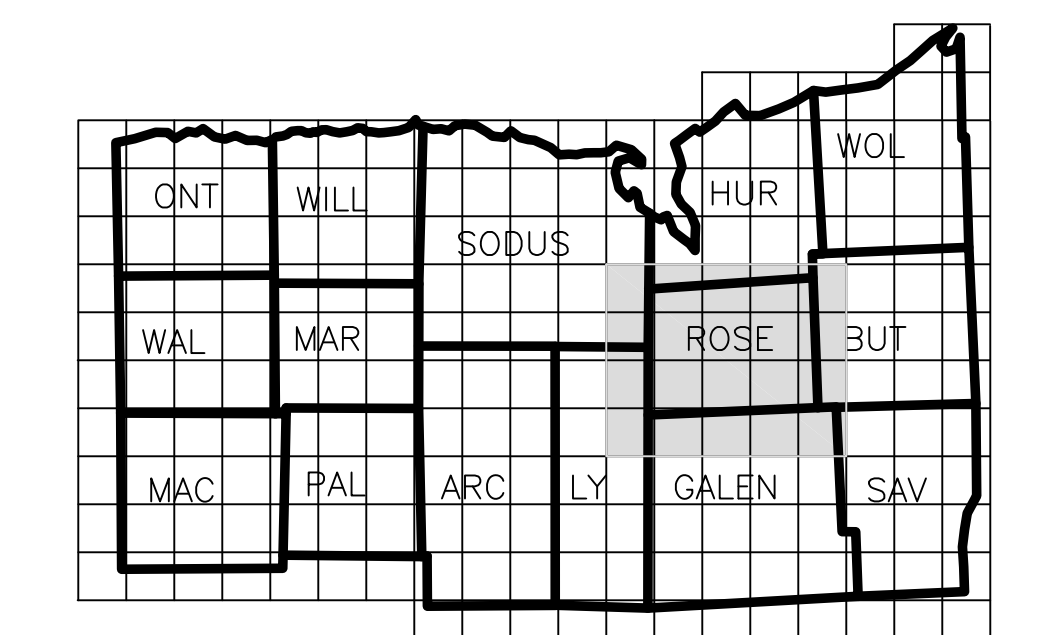

WAYNE COUNTY REAL PROPERTY TAX SERVICE

16 WILLIAM STREET
LYONS, NEW YORK
www.co.wayne.ny.us
UNDER AUTHORITY
OF
WAYNE COUNTY BOARD OF SUPERVISORS

LEGEND

TOWN LINE	---	ROAD OR RAILROAD BNDY.	---
VILLAGE LINE	---	COUNTY LINE	---
SECTION MAP LIMIT	---	SEWER DISTRICT LINE	---
GREAT LOT LINE	---	LIGHTING DISTRICT LINE	---
SCHOOL DISTRICT LINE	---	FIRE DISTRICT LINE	---
WATER DISTRICT LINE	---	DENOTES COMMON OWNER	⊙
GREAT LOT NO.	---	CALCULATED ACREAGE	7.5 A (C)
PROPERTY LINE	---	DEED ACREAGE	17.5 A
ORIGINAL LOT LINE	---	SCALED DIMENSION	452 (S)
RAILROAD	---	DEED DIMENSION	123.8 (D)
STREAM OR DITCH	---	SECTION & MAP NO.	60118-17
COORDINATE GRID	+	CENTERLINE DIMENSION	671.12 C

SPECIAL DISTRICTS

SCHOOL	
FIRE	
WATER	
SEWER	
LIGHTING	

FOR TAX PURPOSES ONLY NOT TO BE USED FOR CONVEYANCE

NOTICE OF DISCLAIMER

LOCATION MAP