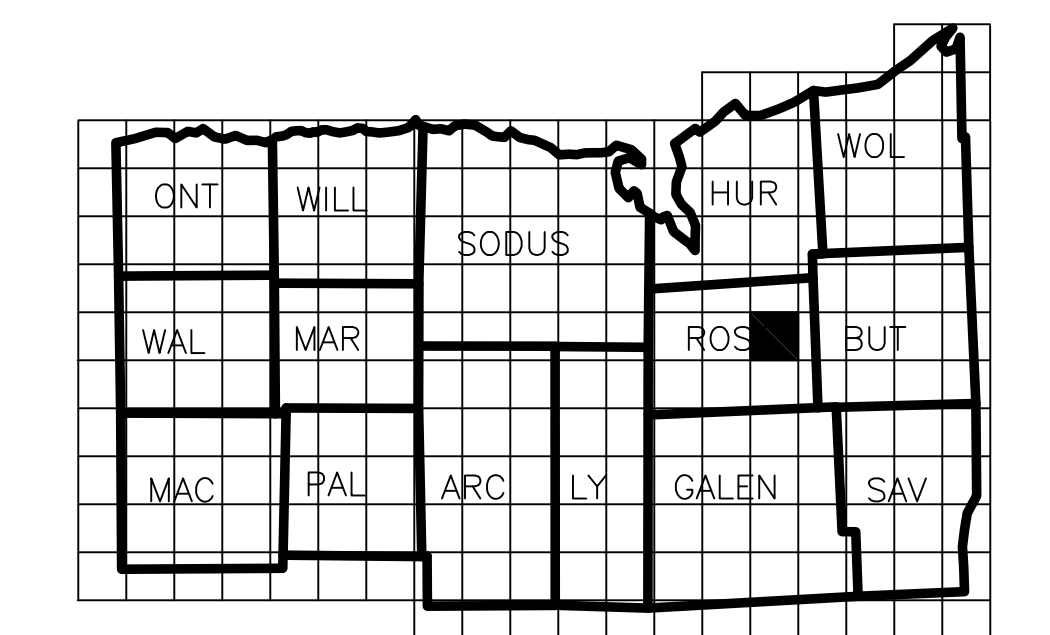

WAYNE COUNTY REAL PROPERTY TAX SERVICE

16 WILLIAM STREET
LYONS, NEW YORK
www.co.wayne.ny.us
UNDER AUTHORITY
OF
WAYNE COUNTY BOARD OF SUPERVISORS

LEGEND

TOWN LINE	-----	ROAD OR RAILROAD BNDY.	-----
VILLAGE LINE	-----	COUNTY LINE	-----
SECTION MAP LIMIT	-----	SEWER DISTRICT LINE	-----S-----
GREAT LOT LINE	-----	LIGHTING DISTRICT LINE	-----L-----
SCHOOL DISTRICT LINE	-----SCH-----	FIRE DISTRICT LINE	-----F-----
WATER DISTRICT LINE	-----W-----	FIRE DISTRICT LINE	-----F-----
GREAT LOT NO.	①	DENOTES COMMON OWNER	✓
PROPERTY LINE	-----	CALCULATED ACREAGE	7.5 A (C)
ORIGINAL LOT LINE	-----	DEED ACREAGE	17.5 A
RAILROAD	-----	SCALED DIMENSION	452 (S)
STREAM OR DITCH	-----	DEED DIMENSION	123.8 (D)
COORDINATE GRID	+	SECTION & MAP NO.	60118-17
		CENTERLINE DIMENSION	671.12 C

SPECIAL DISTRICTS

SCHOOL	NORTH ROSE-WOLCOTT CENTRAL SCHOOL DISTRICT
FIRE	ROSE FIRE DISTRICT
WATER	ROSE WATER DISTRICT
SEWER	
LIGHTING	ROSE LIGHTING DISTRICT

FOR TAX PURPOSES ONLY NOT TO BE USED FOR CONVEYANCE

NOTICE OF DISCLAIMER

LOCATION MAP