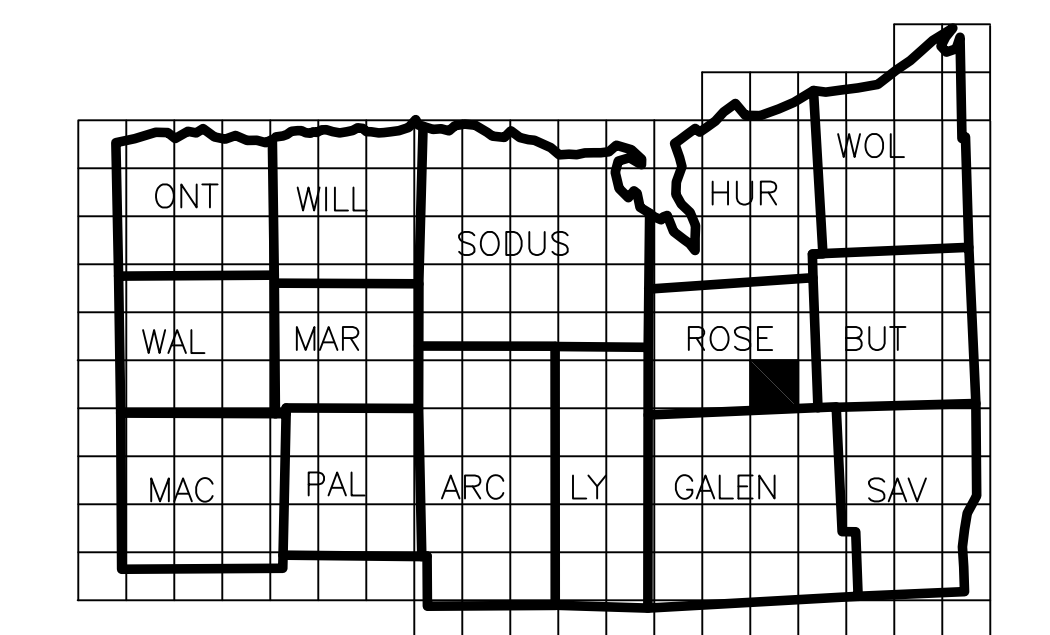

WAYNE COUNTY REAL PROPERTY TAX SERVICE

16 WILLIAM STREET
LYONS, NEW YORK
www.co.wayne.ny.us
UNDER AUTHORITY
OF
WAYNE COUNTY BOARD OF SUPERVISORS

LEGEND

TOWN LINE	---|---	ROAD OR RAILROAD ENDY.	---
VILLAGE LINE	---|---	COUNTY LINE	---
SECTION MAP LIMIT	---	SEWER DISTRICT LINE	---
GREAT LOT LINE	---	LIGHTING DISTRICT LINE	---
SCHOOL DISTRICT LINE	---	FIRE DISTRICT LINE	---
WATER DISTRICT LINE	---	DENOTES COMMON OWNER	---
GREAT LOT NO.	---	CALCULATED ACREAGE	7.5 A (C)
PROPERTY LINE	---	DEED ACREAGE	17.5 A (C)
ORIGINAL LOT LINE	---	SCALED DIMENSION	452 (S)
RAILROAD	---	DEED DIMENSION	123.8 (D)
STREAM OR DITCH	---	SECTION & MAP NO.	60118-17
COORDINATE GRID	+	CENTERLINE DIMENSION	671.12 C

SPECIAL DISTRICTS

SCHOOL	NORTH ROSE-WOLCOTT CENTRAL SCHOOL DISTRICT
FIRE	ROSE FIRE DISTRICT
WATER	ROSE-NORTH ROSE WATER DISTRICT
SEWER	
LIGHTING	ROSE LIGHTING DISTRICT

FOR TAX PURPOSES ONLY NOT TO BE USED FOR CONVEYANCE

NOTICE OF DISCLAIMER

LOCATION MAP