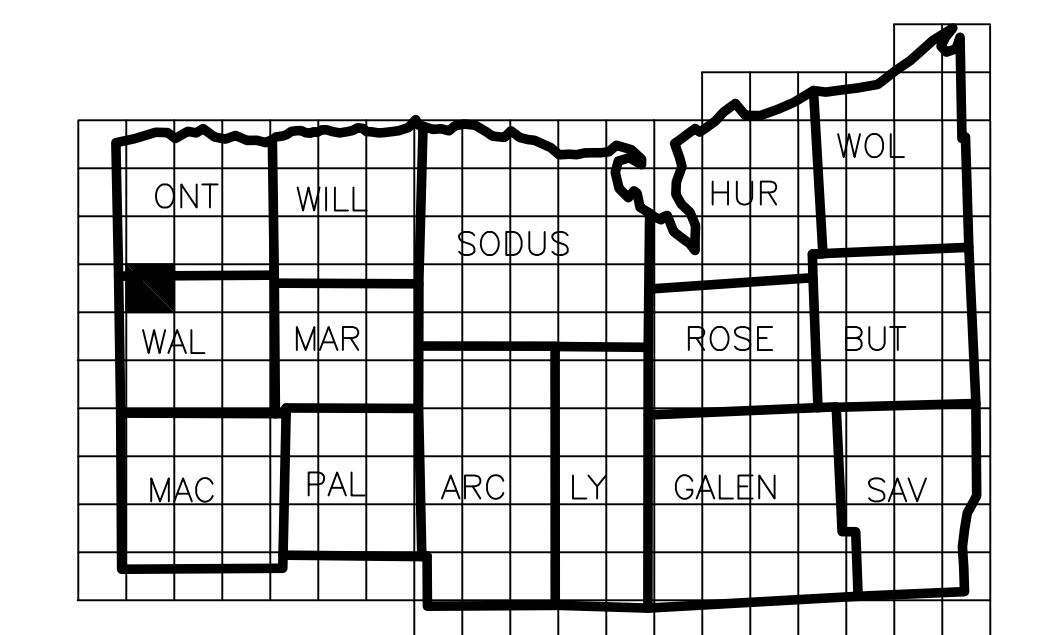

WAYNE COUNTY REAL PROPERTY TAX SERVICE

16 WILLIAM STREET
LYONS, NEW YORK
www.co.wayne.ny.us
UNDER AUTHORITY
OF
WAYNE COUNTY BOARD OF SUPERVISORS

LEGEND

TOWN LINE	---	ROAD OR RAILROAD ENDRY	---
VILLAGE LINE	---	COUNTY LINE	---
SECTION MAP LIMIT	---	SEWER DISTRICT LINE	---
GREAT LOT LINE	---	LIGHTING DISTRICT LINE	---
SCHOOL DISTRICT LINE	---	FIRE DISTRICT LINE	---
WATER DISTRICT LINE	---	SEWER DISTRICT LINE	---
GREAT LOT NO.	---	SEWER DISTRICT LINE	---
PROPERTY LINE	---	SEWER DISTRICT LINE	---
ORIGINAL LOT LINE	---	SEWER DISTRICT LINE	---
RAILROAD	---	SEWER DISTRICT LINE	---
STREAM OR DITCH	---	SEWER DISTRICT LINE	---
COORDINATE GRID	+	SEWER DISTRICT LINE	---

SPECIAL DISTRICTS

SCHOOL	WEBSTER CENTRAL SCHOOL DISTRICT WAYNE CENTRAL SCHOOL DISTRICT NO. 1
FIRE	ONTARIO RURAL FIRE DISTRICT
WATER	CLEVENGER ROAD EXTENSION TO THE ONTARIO W.D.
SEWER	UNION HILL EXCLUSION DISTRICT ONTARIO SERVICE AREA
LIGHTING	

FOR TAX PURPOSES ONLY NOT TO BE USED FOR CONVEYANCE

NOTICE OF DISCLAIMER

LOCATION MAP