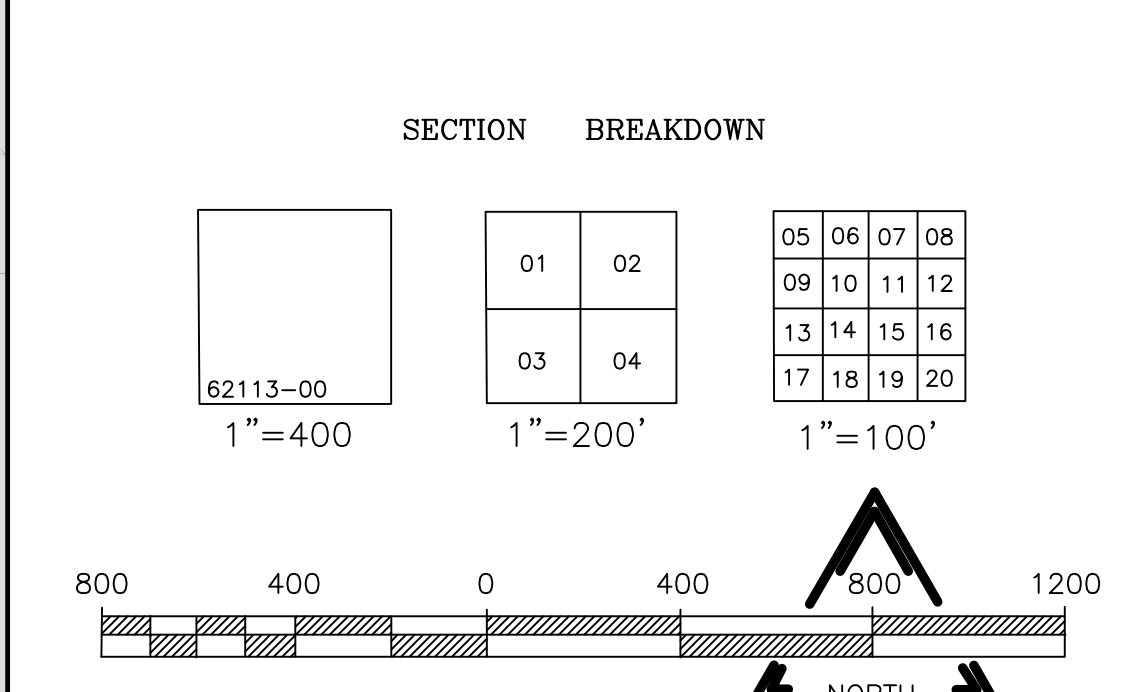

WAYNE COUNTY REAL PROPERTY TAX SERVICE

16 WILLIAM STREET
LYONS, NEW YORK
www.co.wayne.ny.us
UNDER AUTHORITY
OF
WAYNE COUNTY BOARD OF SUPERVISORS

LEGEND

TOWN LINE	ROAD OR RAILROAD BNDY.
VILLAGE LINE	COUNTY LINE
SECTION MAP LIMIT	SEWER DISTRICT LINE
GREAT LOT LINE	LIGHTING DISTRICT LINE
SCHOOL DISTRICT LINE	FIRE DISTRICT LINE
WATER DISTRICT LINE	SCH
GREAT LOT NO.	W
PROPERTY LINE	⊙
ORIGINAL LOT LINE	+
RAILROAD	+
STREAM OR DITCH	+
COORDINATE GRID	+

SPECIAL DISTRICTS

SCHOOL	PALMYRA-MACEDON SCHOOL DISTRICT NO. 1
FIRE	MACEDON FIRE DISTRICT
WATER	WATER DISTRICT NO. 6
SEWER	
LIGHTING	
HAMLET	LEAF AND BRUSH DISTRICT
	DRAINAGE DISTRICT
	LIGHTING DISTRICT
	WATER DISTRICT
	SANITARY SEWER DISTRICT
SIDEWALK	SIDEWALK DISTRICT