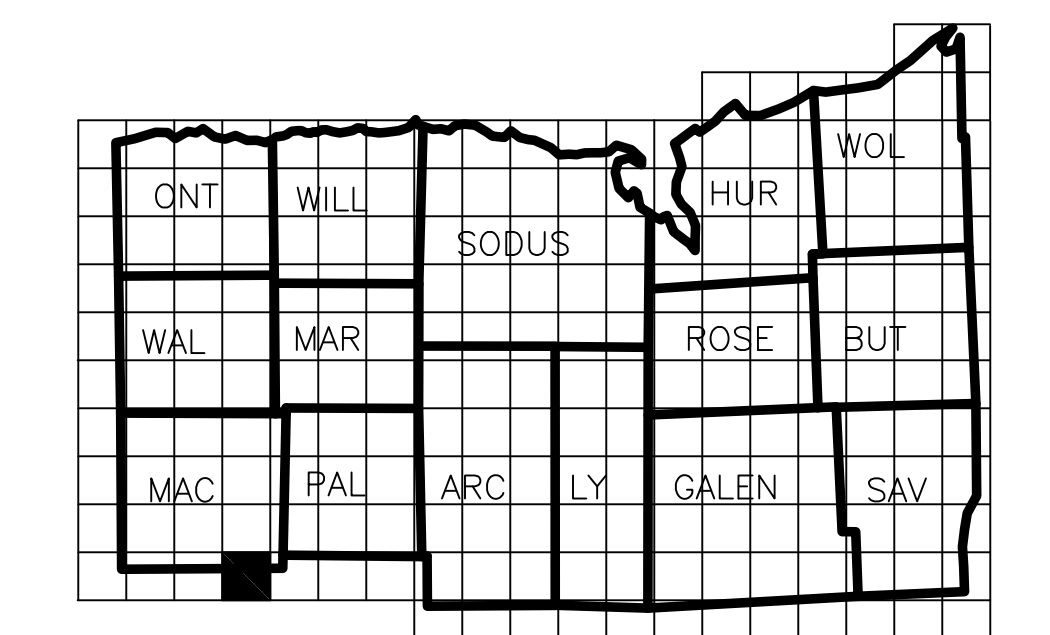

WAYNE COUNTY REAL PROPERTY TAX SERVICE

16 WILLIAM STREET
LYONS, NEW YORK
www.co.wayne.ny.us
UNDER AUTHORITY
OF
WAYNE COUNTY BOARD OF SUPERVISORS

LEGEND

SPECIAL DISTRICTS

SCHOOL	PALMYRA-MACEDON CENTRAL SCHOOL DISTRICT NO. 1
FIRE	MACEDON FIRE DISTRICT
WATER	WATER DISTRICT NO. 6
SEWER	
LIGHTING	

FOR TAX PURPOSES ONLY NOT TO BE USED FOR CONVEYANCE

NOTICE OF DISCLAIMER

LOCATION MAP