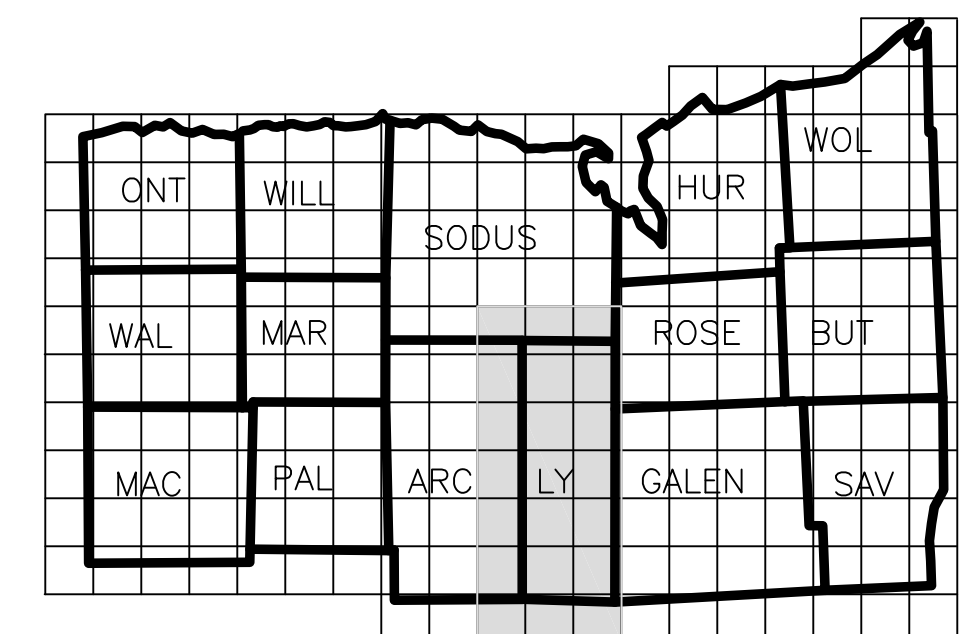

WAYNE COUNTY REAL PROPERTY TAX SERVICE

16 WILLIAM STREET
LYONS, NEW YORK
www.co.wayne.ny.us
UNDER AUTHORITY
OF
WAYNE COUNTY BOARD OF SUPERVISORS

LEGEND

TOWN LINE	-----	ROAD OR RAILROAD BNDY.	-----
VILLAGE LINE	-----	COUNTY LINE	-----
SECTION MAP LIMIT	-----	SEWER DISTRICT LINE	----- S -----
GREAT LOT LINE	-----	LIGHTING DISTRICT LINE	----- L -----
SCHOOL DISTRICT LINE	----- SCH -----	FIRE DISTRICT LINE	----- F -----
WATER DISTRICT LINE	----- W -----	DENOTES COMMON OWNER	⊙
GREAT LOT NO.	①	CALCULATED ACREAGE	7.5 A (C)
PROPERTY LINE	-----	DEED ACREAGE	17.5 A
ORIGINAL LOT LINE	-----	SCALED DIMENSION	452 (S)
RAILROAD	-----	DEED DIMENSION	123.9 (D)
STREAM OR DITCH	~~~~~	SECTION & MAP NO.	60118-17
COORDINATE GRID	+	CENTERLINE DIMENSION	671.12 Q

SPECIAL DISTRICTS

SCHOOL	
FIRE	
WATER	
SEWER	
LIGHTING	

FOR TAX PURPOSES ONLY NOT TO BE USED FOR CONVEYANCE

NOTICE OF DISCLAIMER

LOCATION MAP

SECTION BREAKDOWN

INDEX
To Real Property Tax Maps
For The
TOWN OF LYONS
Wayne County, New York

MAP DATE	SECTION NO.	MAP NO.
	INDEX