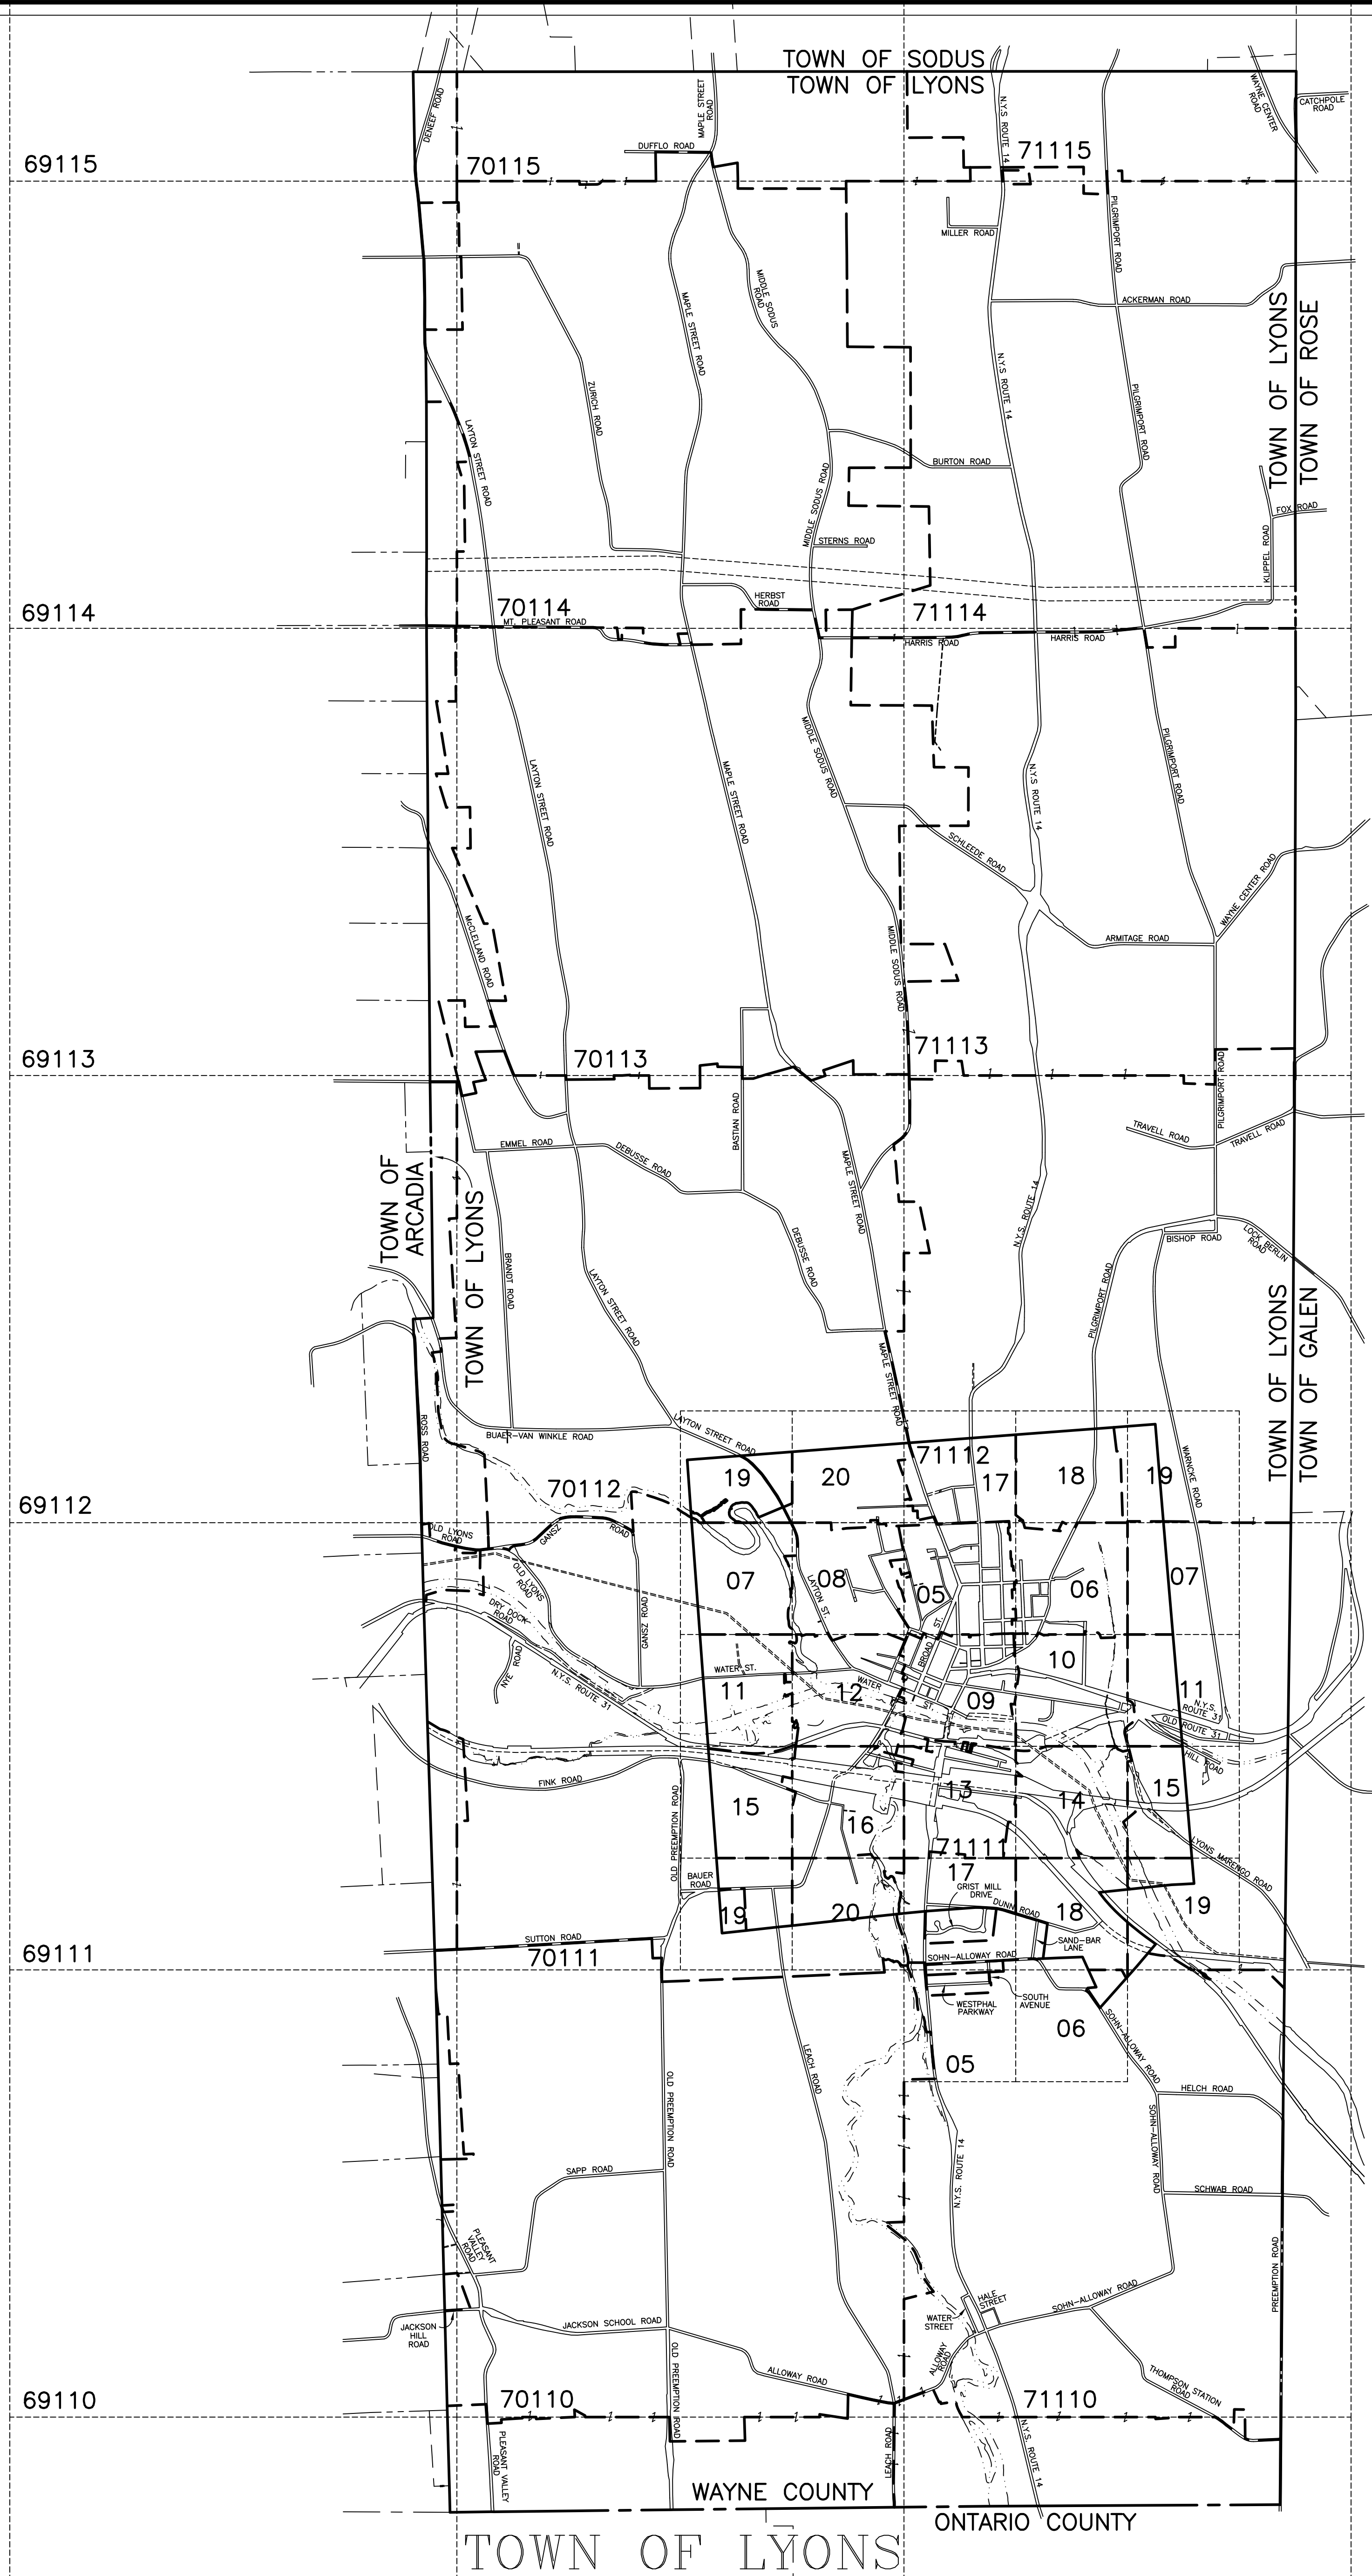

WAYNE COUNTY REAL PROPERTY TAX SERVICE

16 WILLIAM STREET
LYONS, NEW YORK
www.co.wayne.ny.us
UNDER AUTHORITY
OF
WAYNE COUNTY BOARD OF SUPERVISORS

LEGEND

TOWN LINE	-----	ROAD OR RAILROAD BNDY.	-----
VILLAGE LINE	-----	COUNTY LINE	-----
SECTION MAP LIMIT	-----	SEWER DISTRICT LINE	----- S -----
GREAT LOT LINE	-----	LIGHTING DISTRICT LINE	----- L -----
SCHOOL DISTRICT LINE	----- SCH -----	FIRE DISTRICT LINE	----- F -----
WATER DISTRICT LINE	----- W -----	DENOTES COMMON OWNER	⊙
GREAT LOT NO.	①	CALCULATED ACREAGE	7.5 A (C)
PROPERTY LINE	-----	DEED ACREAGE	17.5 A
ORIGINAL LOT LINE	-----	SCALED DIMENSION	452 (S)
RAILROAD	-----	DEED DIMENSION	123.9 (D)
STREAM OR DITCH	~~~~~	SECTION & MAP NO.	60118-17
COORDINATE GRID	+	CENTERLINE DIMENSION	671.12 Q

SPECIAL DISTRICTS

SCHOOL	
FIRE	
WATER	
SEWER	
LIGHTING	

FOR TAX PURPOSES ONLY NOT TO BE USED FOR CONVEYANCE

NOTICE OF DISCLAIMER

LOCATION MAP

SECTION BREAKDOWN

INDEX
To Real Property Tax Maps
For The
TOWN OF LYONS
Wayne County, New York

MAP DATE	SECTION NO.	MAP NO.
	INDEX	

TOWN OF LYONS

ONTARIO COUNTY

WAYNE COUNTY