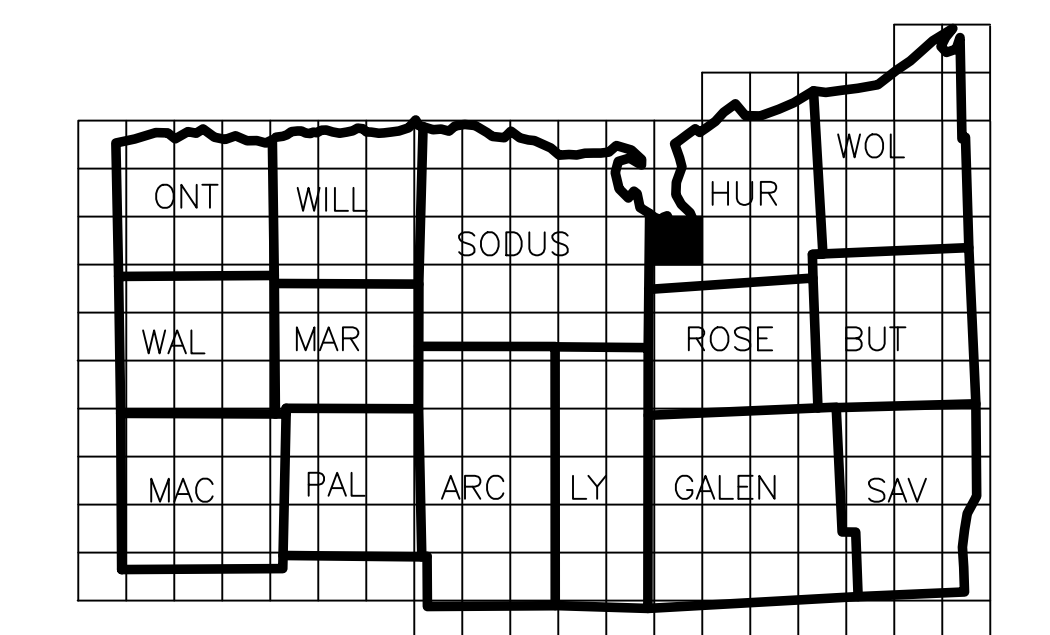

WAYNE COUNTY REAL PROPERTY TAX SERVICE

16 WILLIAM STREET
LYONS, NEW YORK
www.co.wayne.ny.us
UNDER AUTHORITY
OF
WAYNE COUNTY BOARD OF SUPERVISORS

LEGEND

TOWN LINE	ROAD OR RAILROAD BNDY.
VILLAGE LINE	COUNTY LINE
SECTION MAP LIMIT	SEWER DISTRICT LINE
GREAT LOT LINE	LIGHTING DISTRICT LINE
SCHOOL DISTRICT LINE	FIRE DISTRICT LINE
WATER DISTRICT LINE	W
GREAT LOT NO.	⊙
PROPERTY LINE	⊕
ORIGINAL LOT LINE	
RAILROAD	
STREAM OR DITCH	
COORDINATE GRID	

SPECIAL DISTRICTS

SCHOOL	NORTH ROSE-WOLCOTT CENTRAL SCHOOL DISTRICT
FIRE	NORTH ROSE-HURON FIRE DISTRICT
WATER	WATER DISTRICT NO. 6 REGIONAL WATER STORAGE TANK PROJECT
SEWER	
LIGHTING	
AP	AQUATIC PLANT GROWTH CONTRAL DISTRICT

FOR TAX PURPOSES ONLY NOT TO BE USED FOR CONVEYANCE

NOTICE OF DISCLAIMER

LOCATION MAP