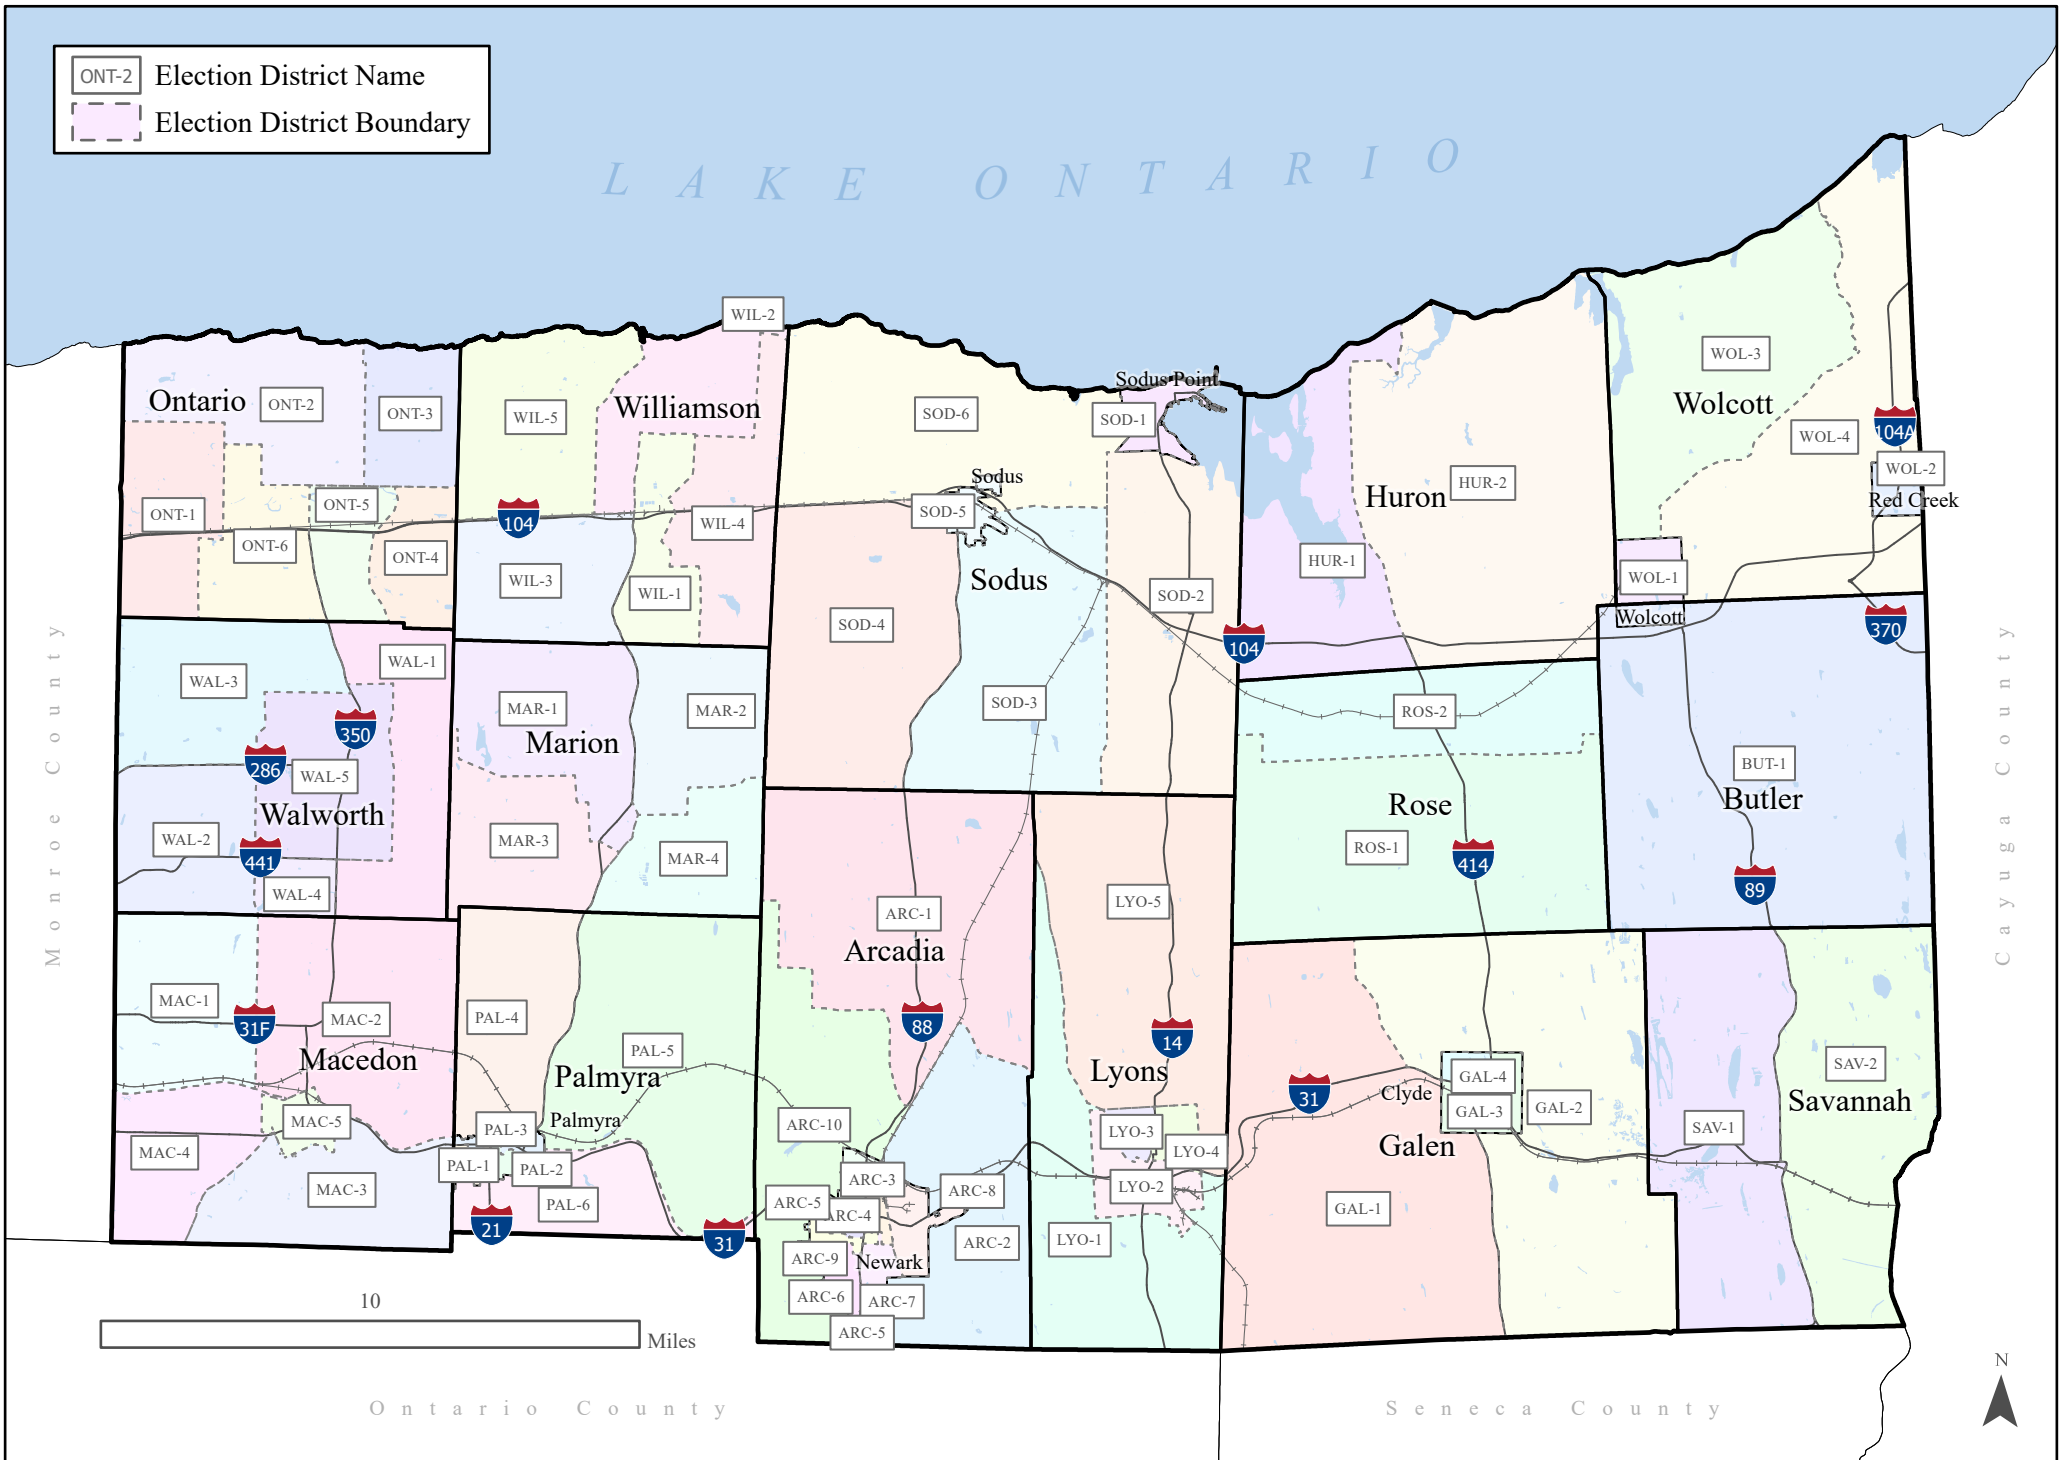

# Election Districts | Wayne County, New York

ONT-2 Election District Name  
- - - Election District Boundary

Ontario County

Seneca County